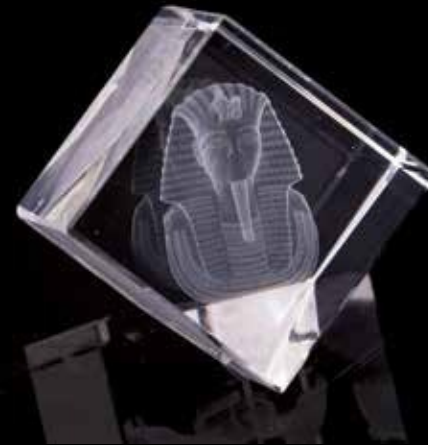

CUBE 1160 / 50 / 3 (3D) Tut Mask

Color : Transparent + golden
Length: 7 cm
Width: 7 cm
Height: 8 cm
Weight: 0.405 Kg

Code: 70/715/1160/503