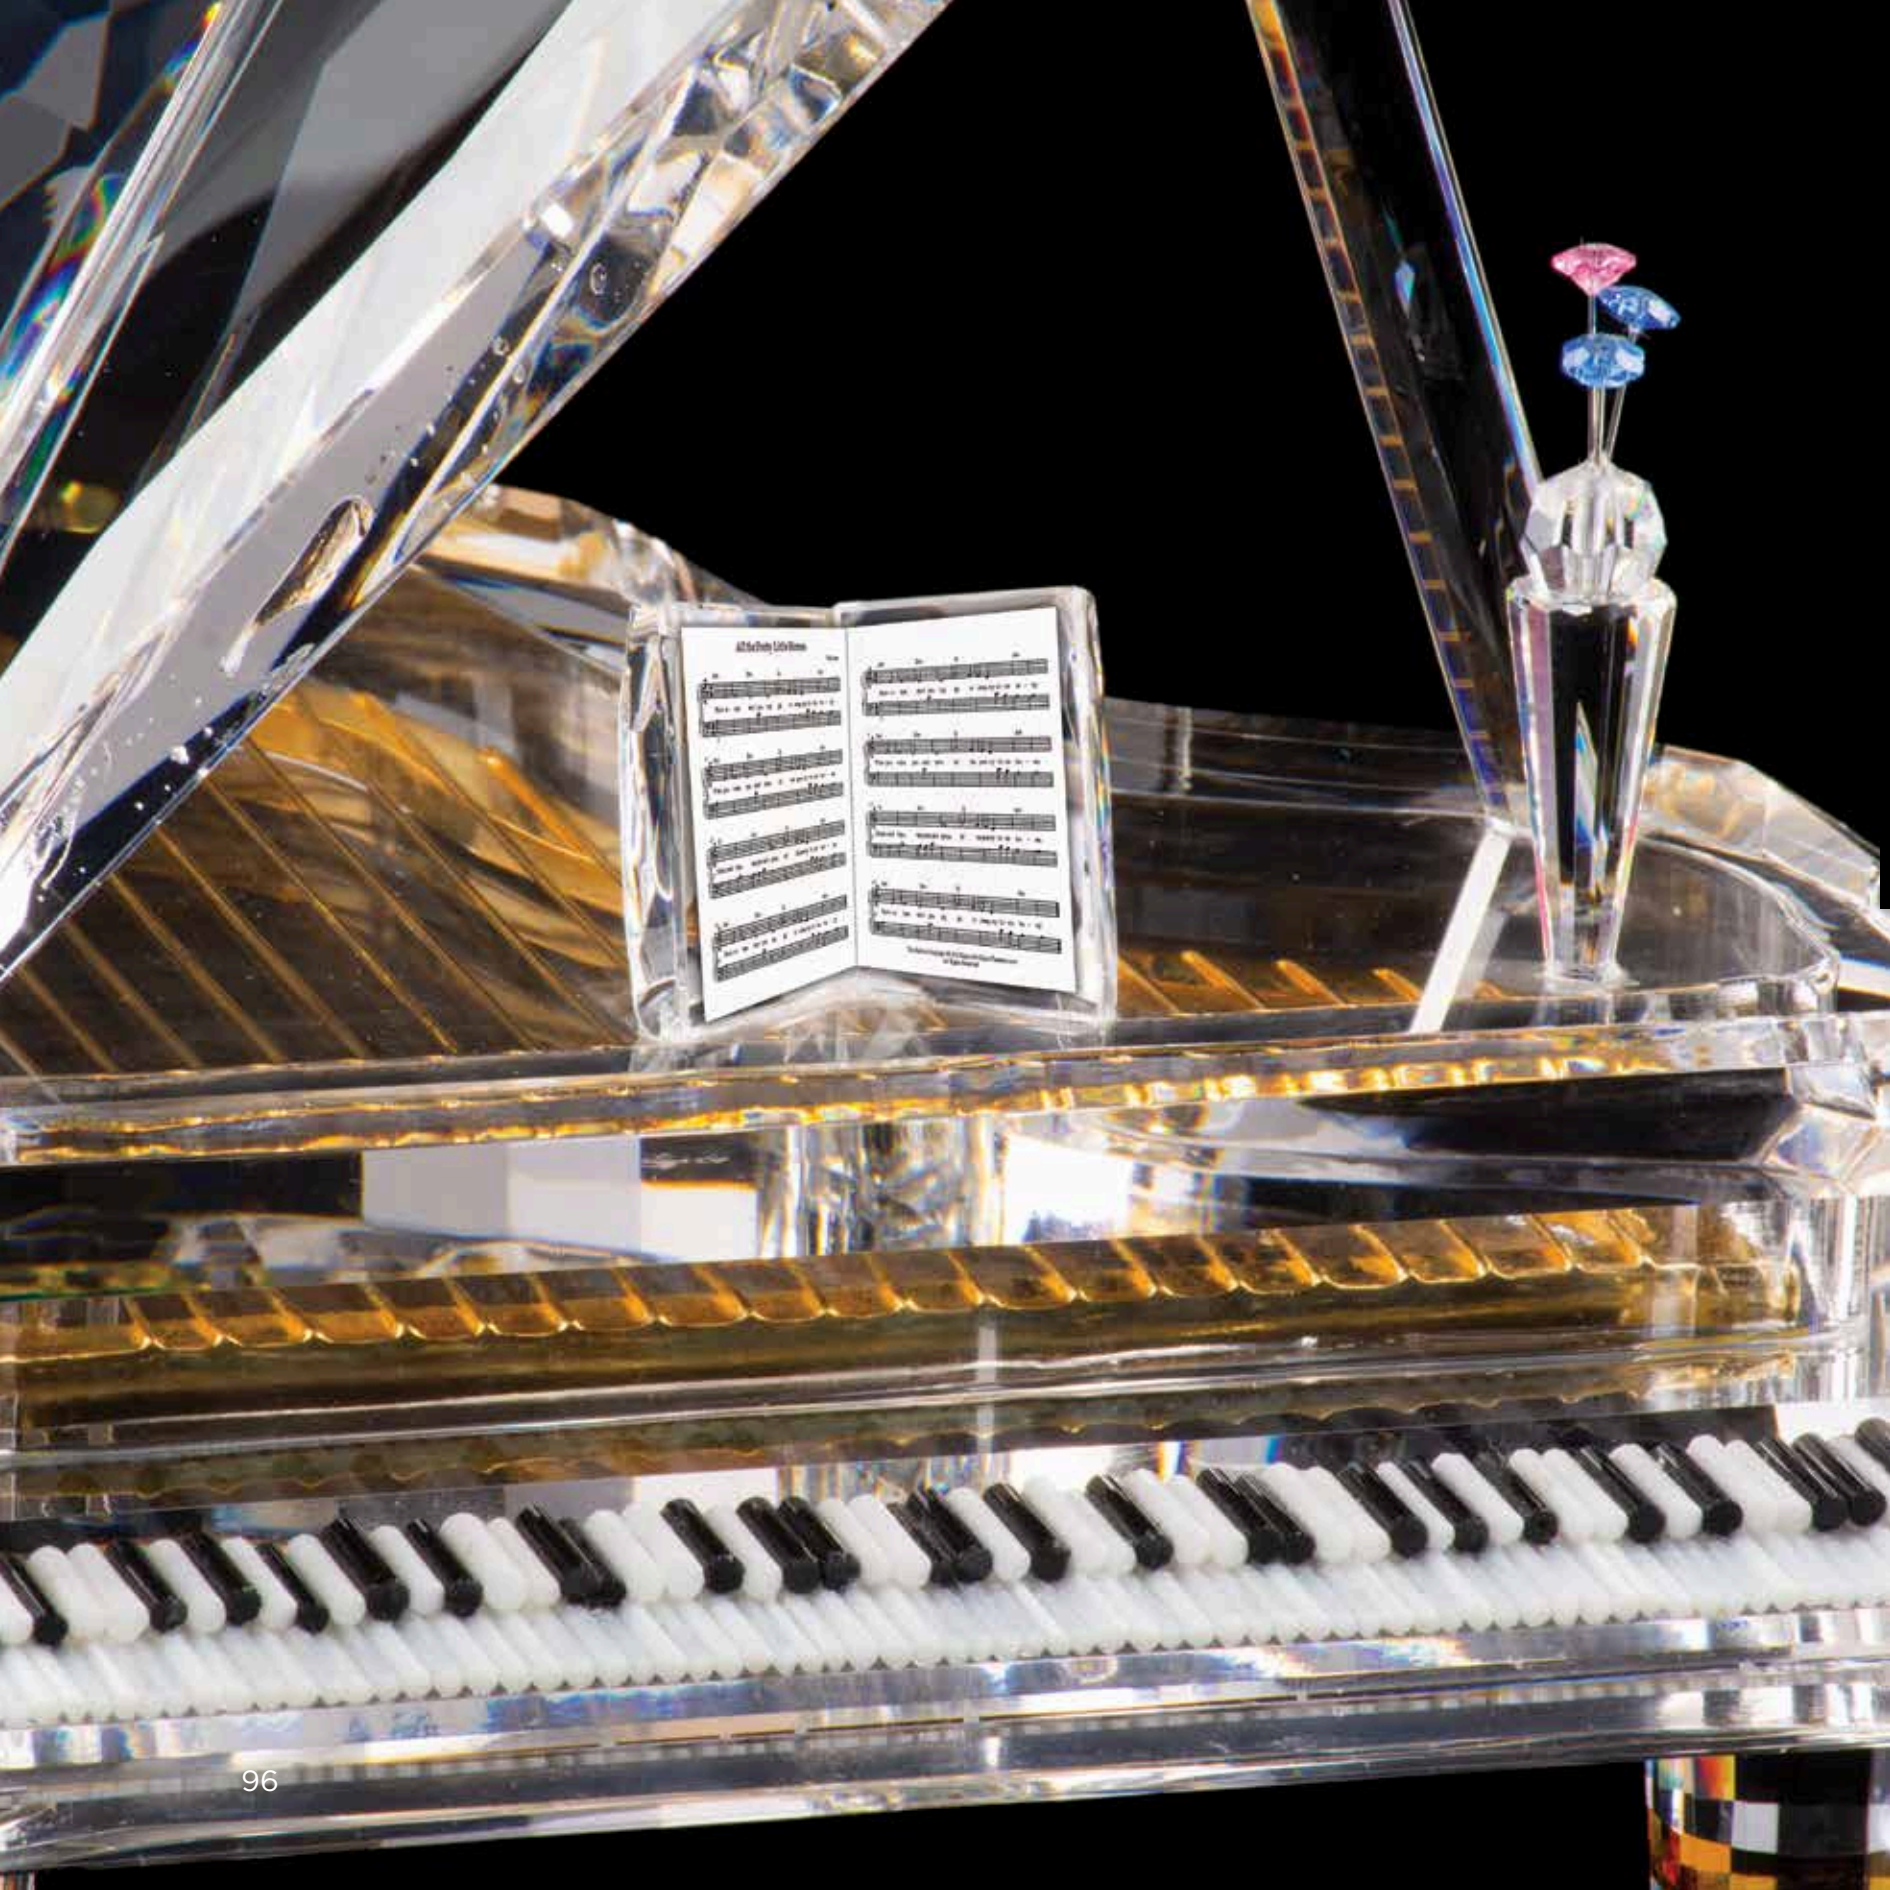

Code: 71/342/14/8

**Big piano 3 / 1**  
Color : transparent + golden  
Length: 27cm  
Width: 21cm  
Height: 30cm  
Weight: 4.67 Kg  
Code: 71/499/3/100

**Lute - G.S - 203/100**  
Color : yellow + gold  
Length: 10cm  
Width: 9cm  
Height: 19.5 cm  
Weight: 1.055 Kg  
Code: 71/354/100/203