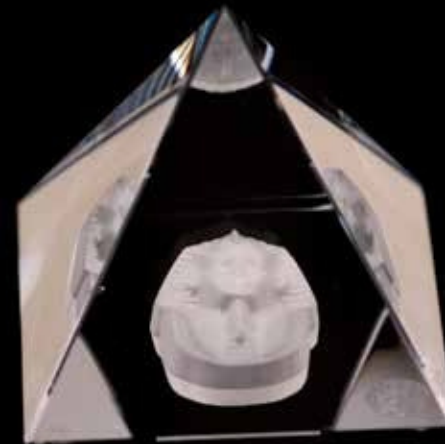

PYRAMIDS 52/90

Color : Transparent + golden
Length: 10 cm
Width: 10 cm
Height: 10.5 cm
Weight: 0.774 Kg

Code: 71/701/52/906