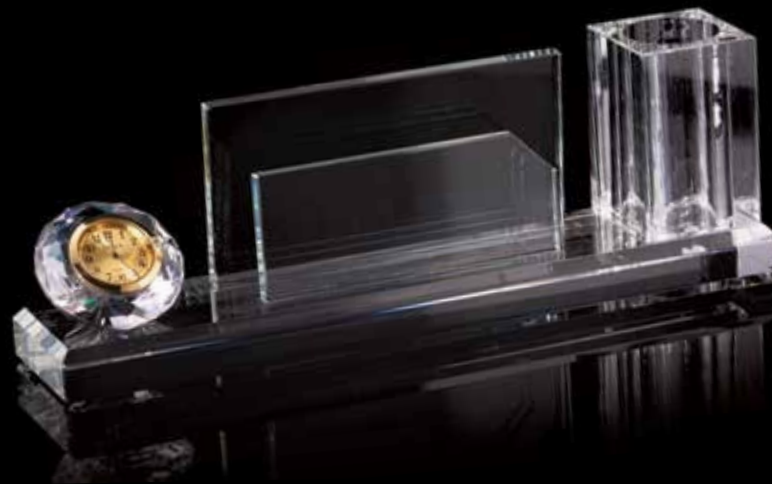

Clipper 630/110/22 3D
With hardship comes ease
Color : transparent + gold
Length: 30 cm
Width: 6 cm
Height: 10 cm
Weight: 2 Kg

Code: 70/704/2211/630