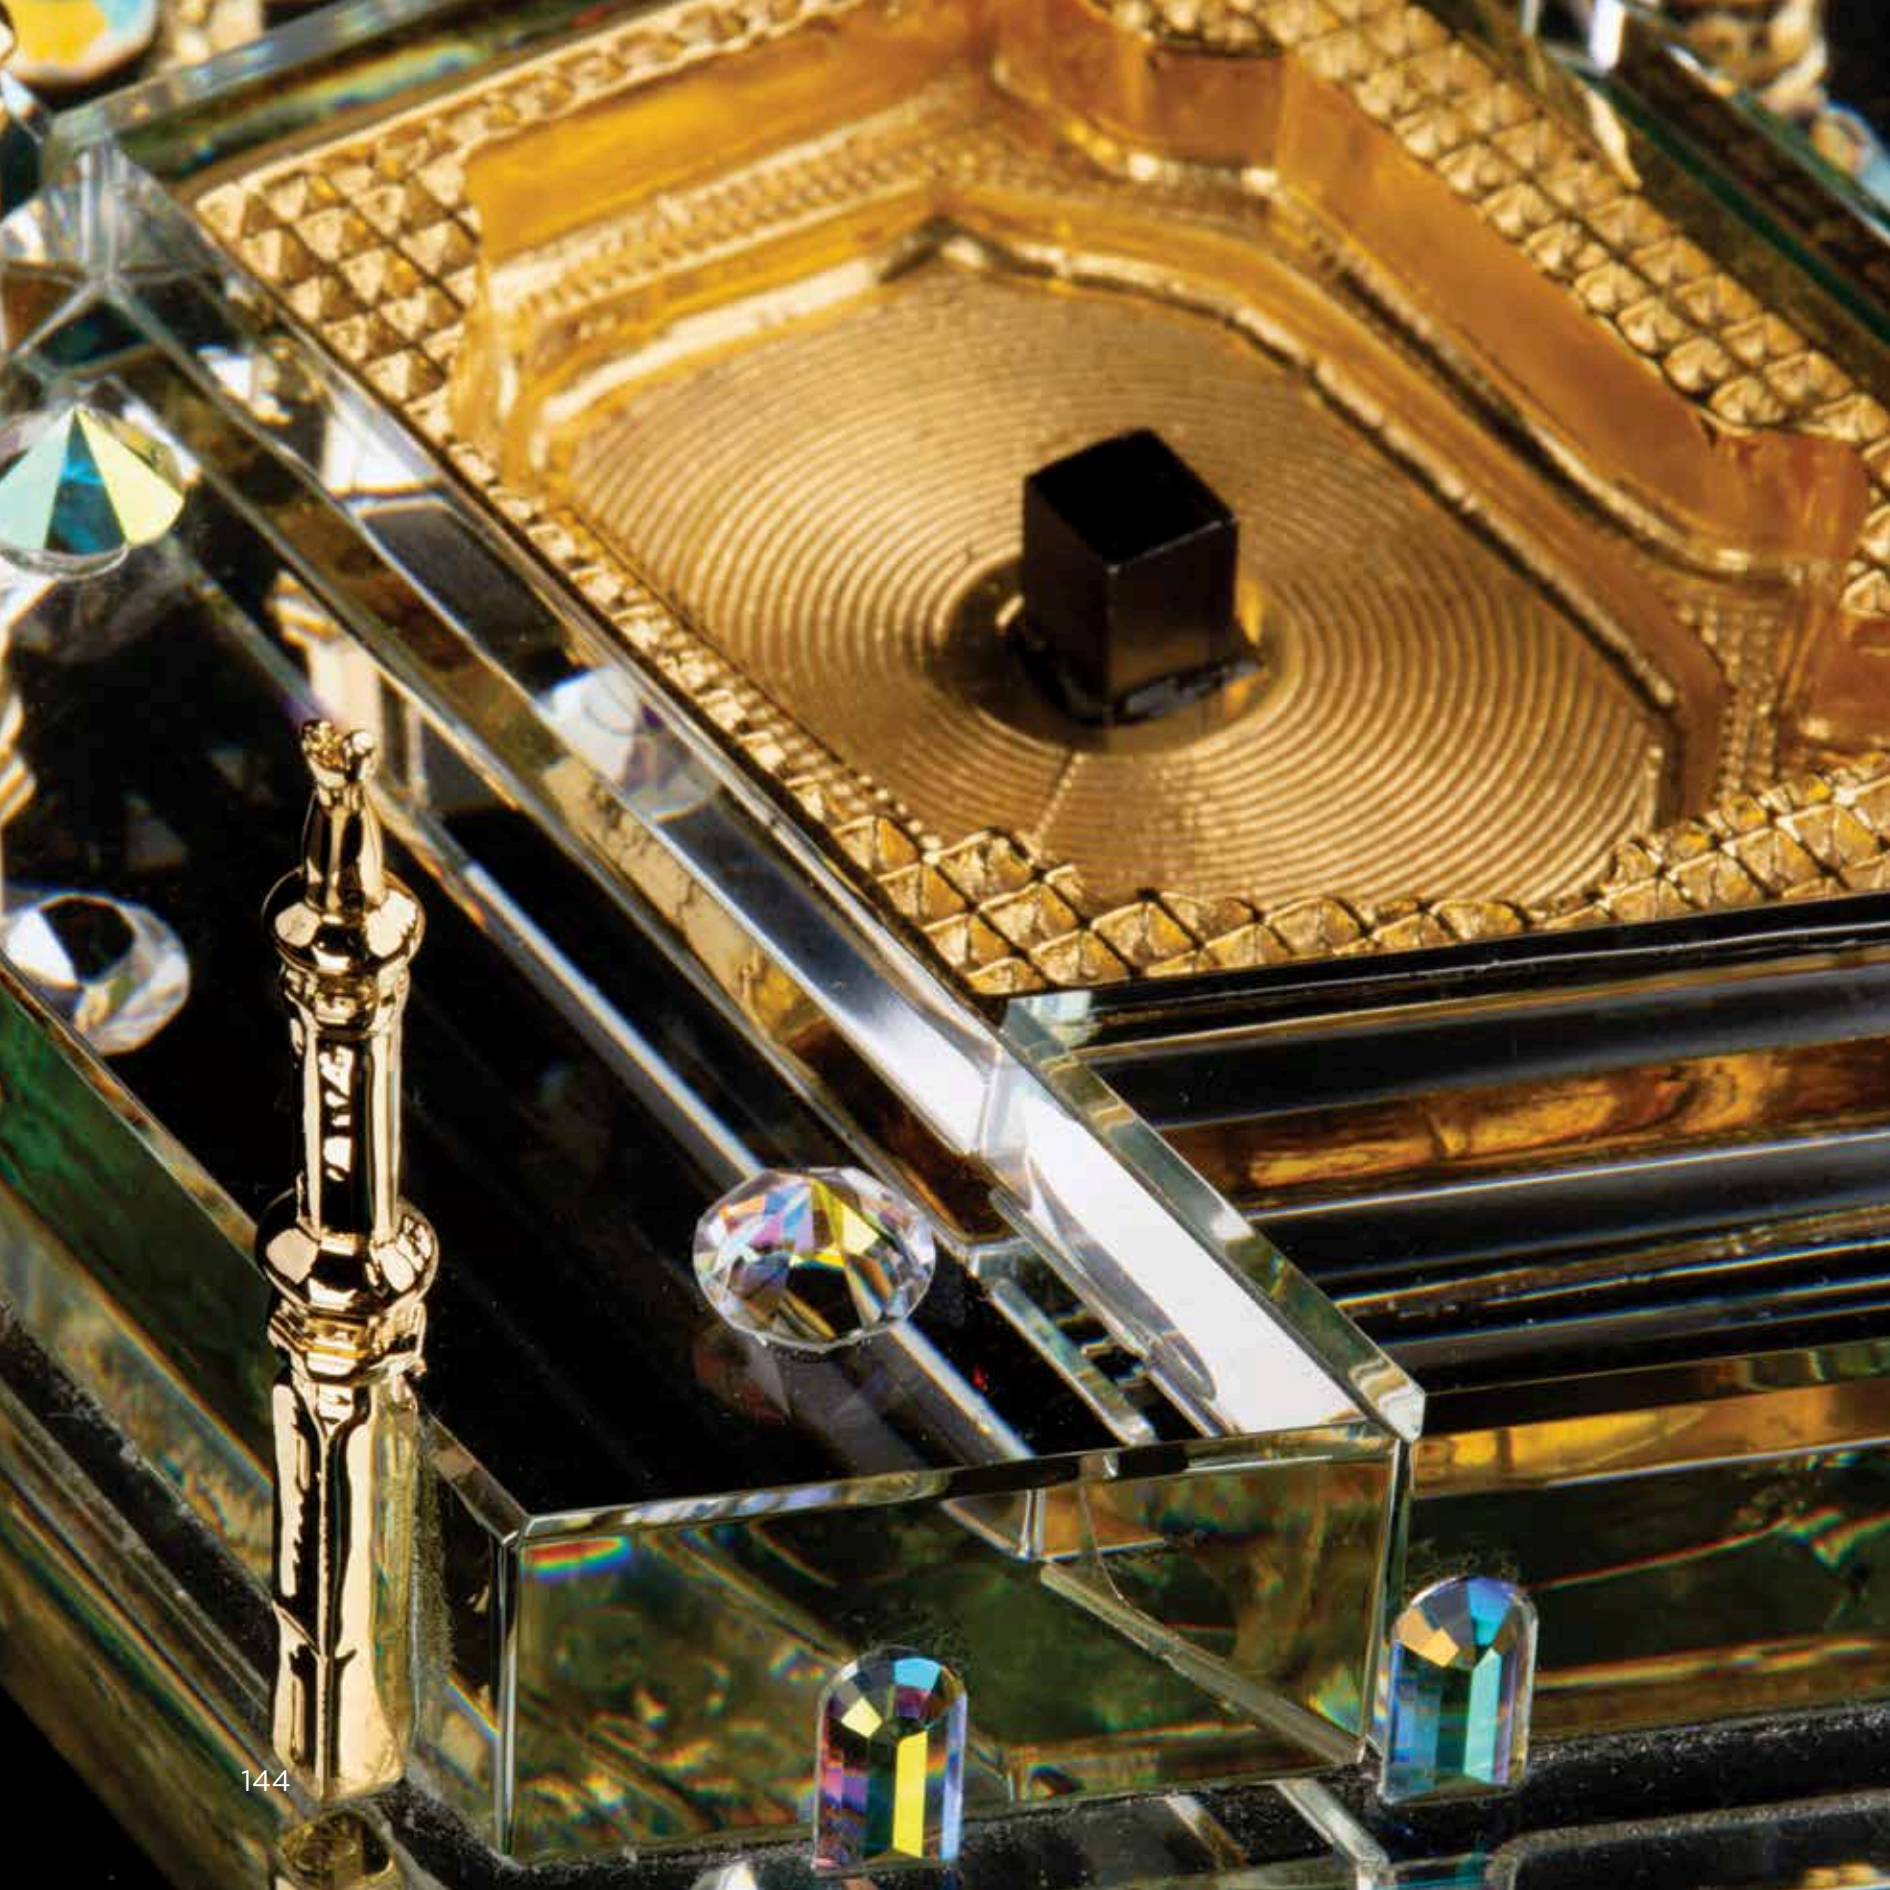

Width: 47 cm

Height: 27.5 cm

Weight: 20.55 Kg

Code: 71/951/4747/1830

**MOSQUE NO. 10 MADINA**

Color : red + gold

Code: 71/951/10/0

**MOSQUE NO. 2**

Color : transparent + gold

Length: 23cm

Width: 23cm

Height: 7cm

Weight: 1,425 Kg

Code: 71/499/26/0

**KAABAH MOSQUE NO.9 ( WITH GLASS BOX )**

Color : transparent + green + gold