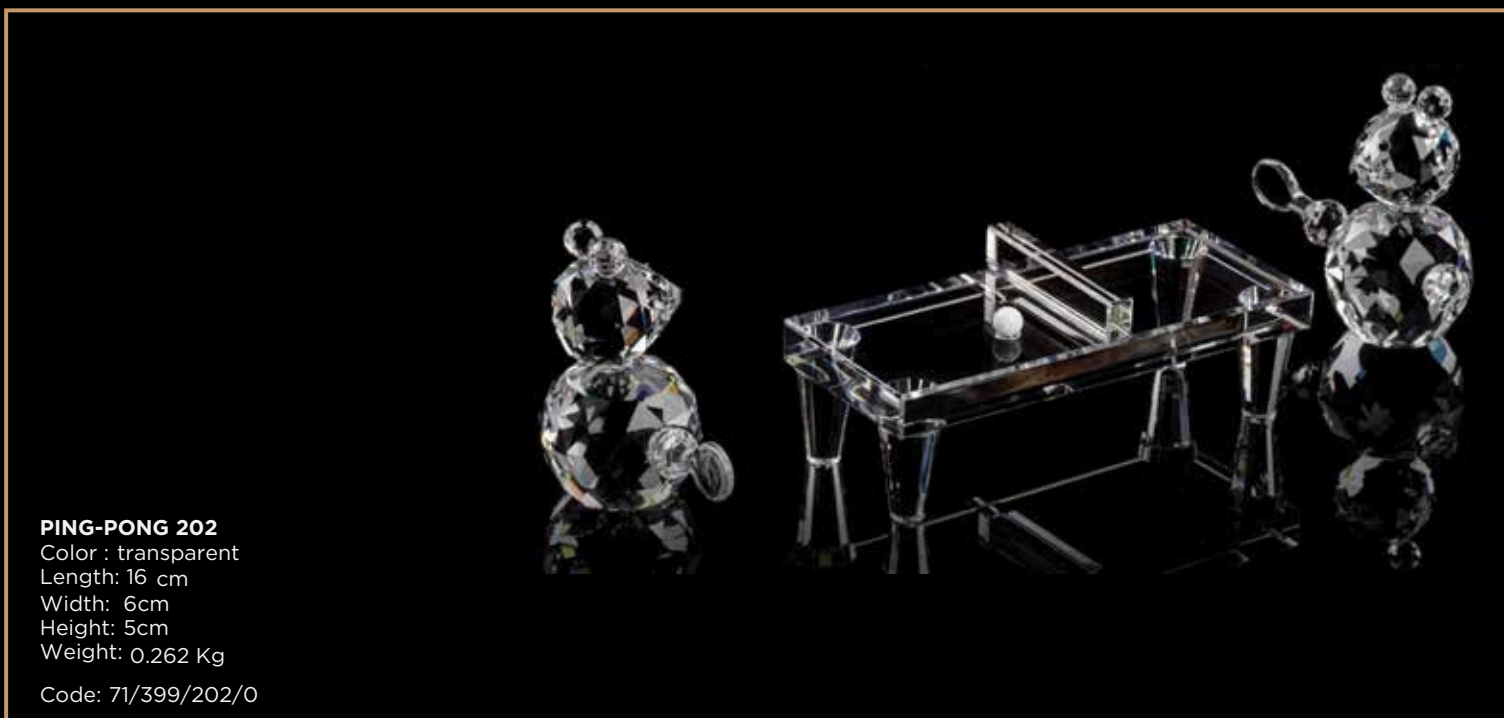

PING-PONG 202

Color : transparent
Length: 16 cm
Width: 6cm
Height: 5cm
Weight: 0.262 Kg

Code: 71/399/202/0