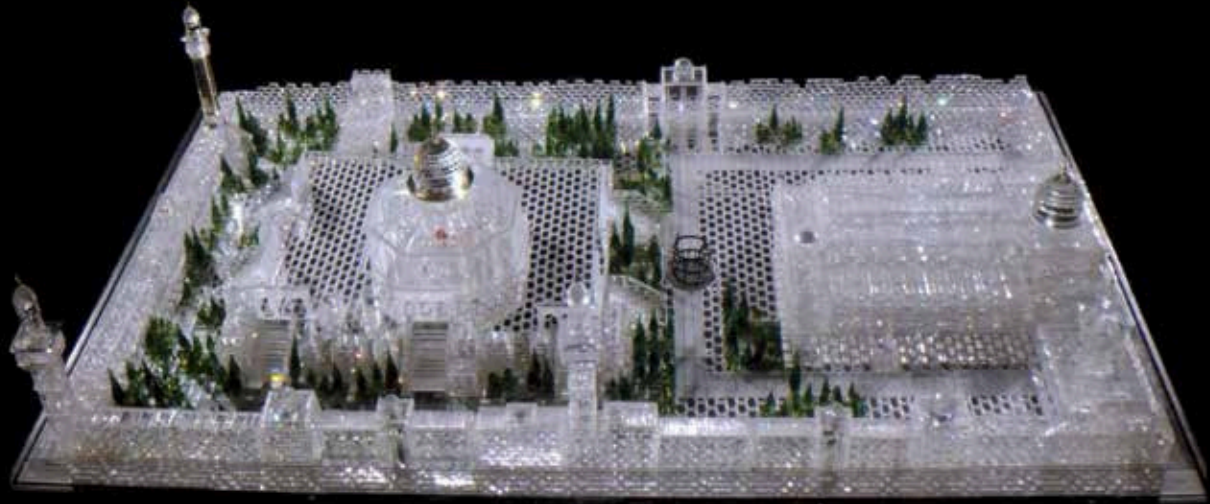

PANORAMA OF AL-AQSA MOSQUE SQUARE