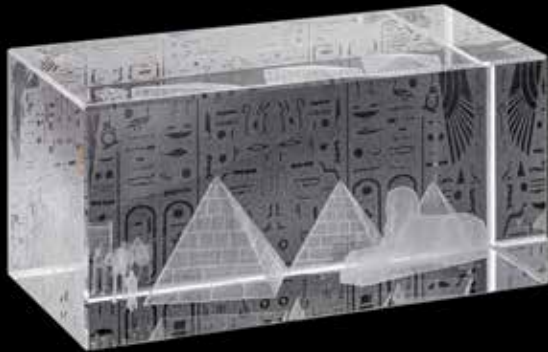

CUBE 1159/100 3D SPECIAL DESIGN

Color : transparent
Length: 10 cm
Width: 5 cm
Height: 5 cm
Weight: 0.84 Kg

Code: 70/810/1159/100