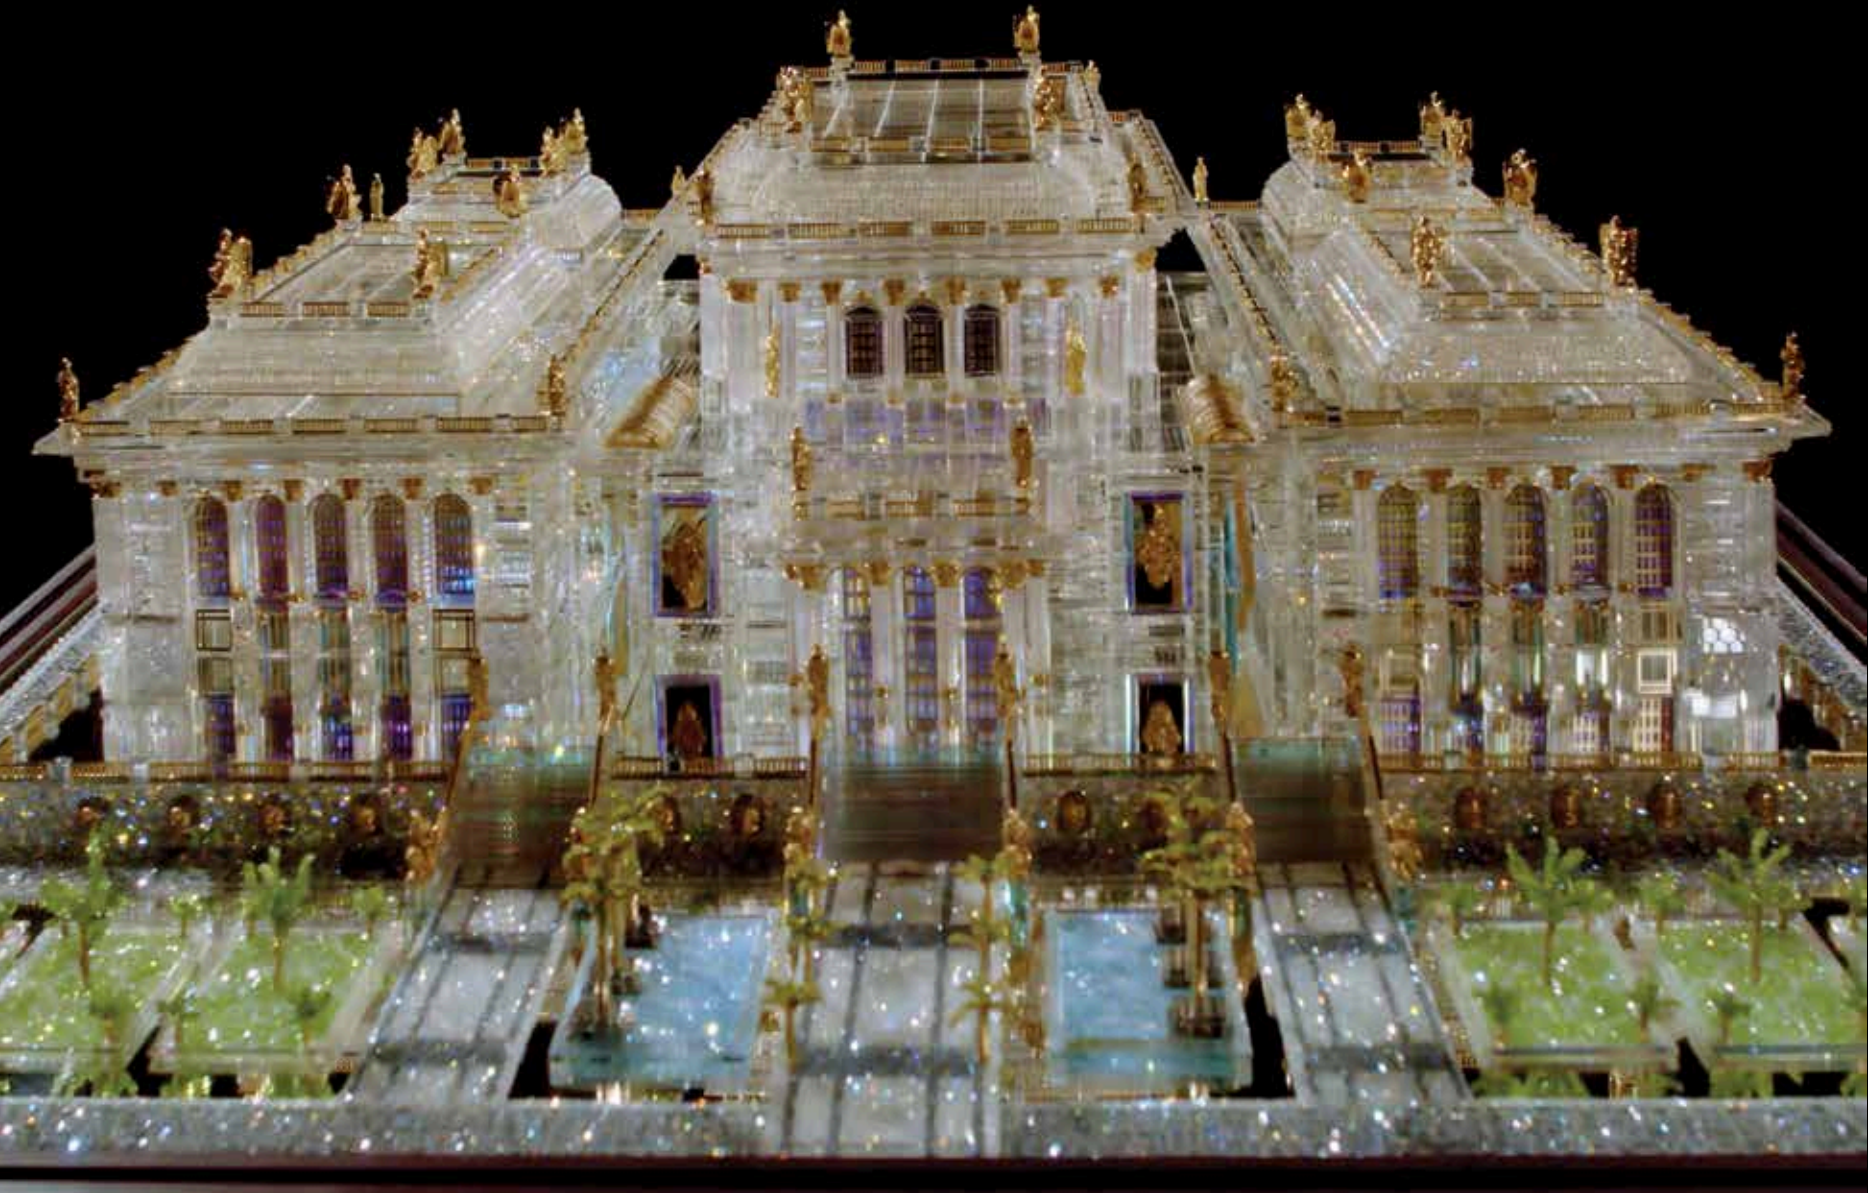

OPERA BUILDING IN ARTS CITY NEW CAPITAL EGYPT