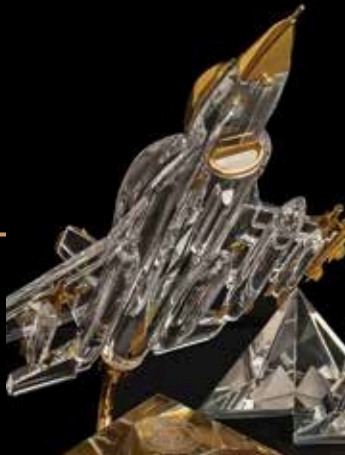

Crystal Application