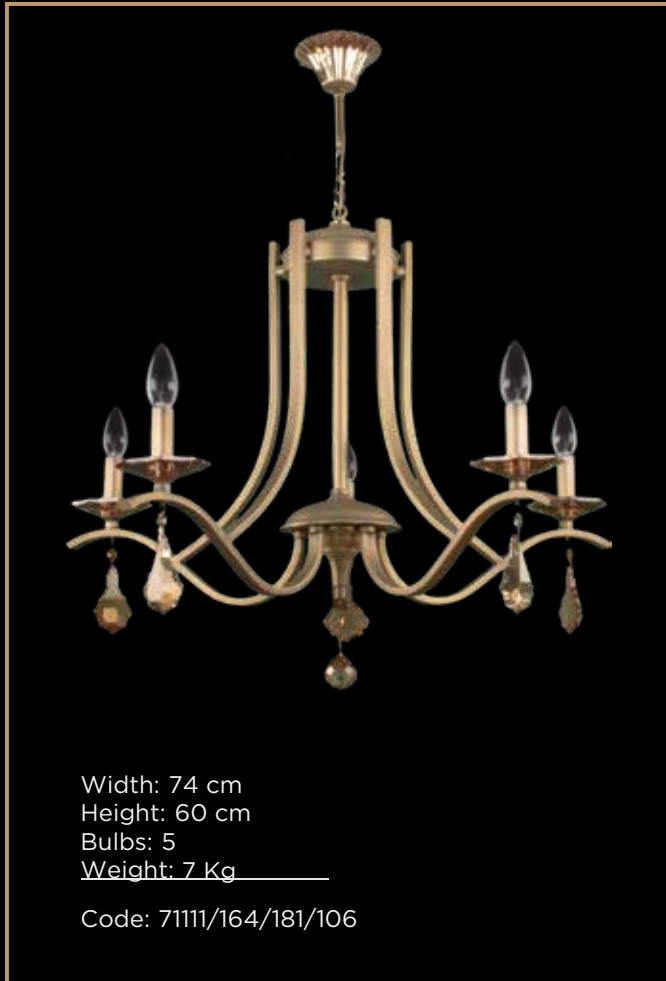

Diameter: 72 cm  
Height: 42 cm  
Weight: 7 Kg  
Bulbs: 8

Finishing: Chrome  
Crystal: Oct 100  
Code: 33111/633/121/151

Diameter: 75 cm  
Height: 42 cm  
Weight: 9.5 Kg  
Bulbs: 10

Finishing: Chrome  
Crystal: Oct 100  
Code: 33111/632/121/151

Width: 45 cm  
Height: 76 cm  
Bulbs: 8  
Weight: 24.5 Kg

Code: 71113/360/121/137

Width: 20\*80 cm  
Height: 65 cm  
Bulbs: 6  
Weight: 10 Kg

Code: 71113/345/129/131

Tiara

Tiara

Tiara

Tiara

Tiara

Width: 60 cm  
Height: 50 cm  
Bulbs: 6  
Weight: 11 Kg \_\_\_\_\_

Code: 71113/475/193/105

Width: 51 cm  
Height: 57 cm  
Bulbs: 5  
Weight: 5 Kg \_\_\_\_\_

Code: 71111/160/182/140

Width: 66 cm  
Height: 60 cm  
Bulbs: 6  
Weight: 7 Kg \_\_\_\_\_

Code: 71113/479/193/105

Tiara

Tiara

Tiara

Tiara

Tiara

Tiara

Width: 70 cm  
Height: 60 cm  
Bulbs: 10  
Weight: 30 Kg