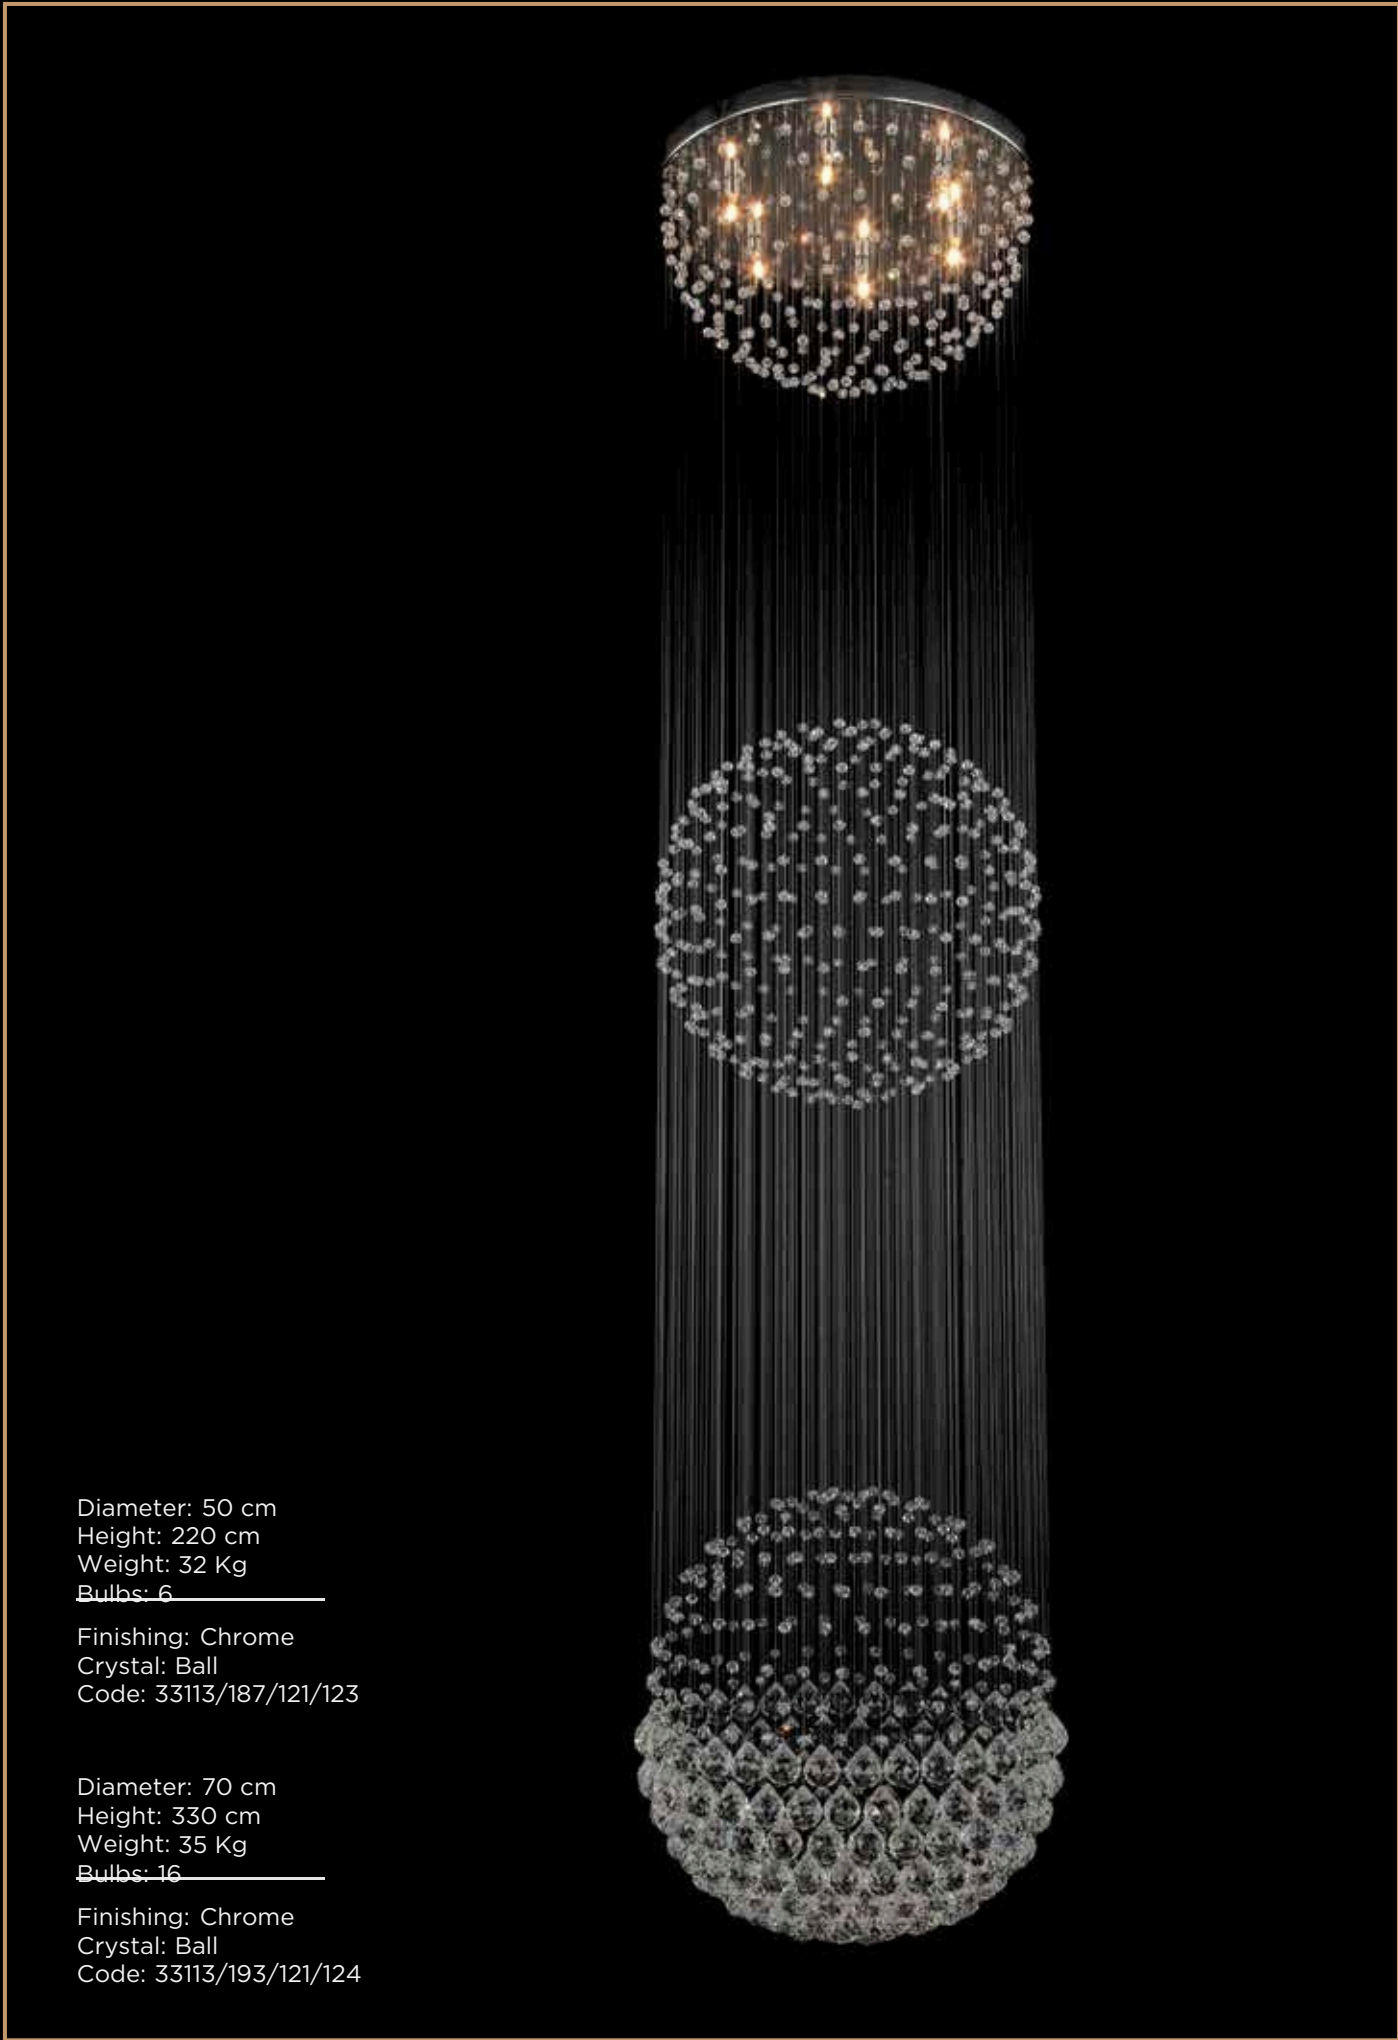

Diameter: 55 cm  
Height: 50 cm  
Weight: 6 Kg  
Bulbs: 9  
Finishing: Chrome  
Crystal: Drop  
Code: 33111/459/121/140

Diameter: 70 cm  
Height: 42 cm  
Weight: 5 Kg  
Bulbs: 6

Finishing: Chrome  
Crystal: Oct 100  
Code: 33111/634/121/151

Diameter: 72 cm  
Height: 42 cm  
Weight: 7 Kg  
Bulbs: 8

Finishing: Chrome  
Crystal: Oct 100  
Code: 33111/633/121/151

Diameter: 75 cm  
Height: 42 cm  
Weight: 9.5 Kg  
Bulbs: 10

Finishing: Chrome  
Crystal: Oct 100  
Code: 33111/632/121/151