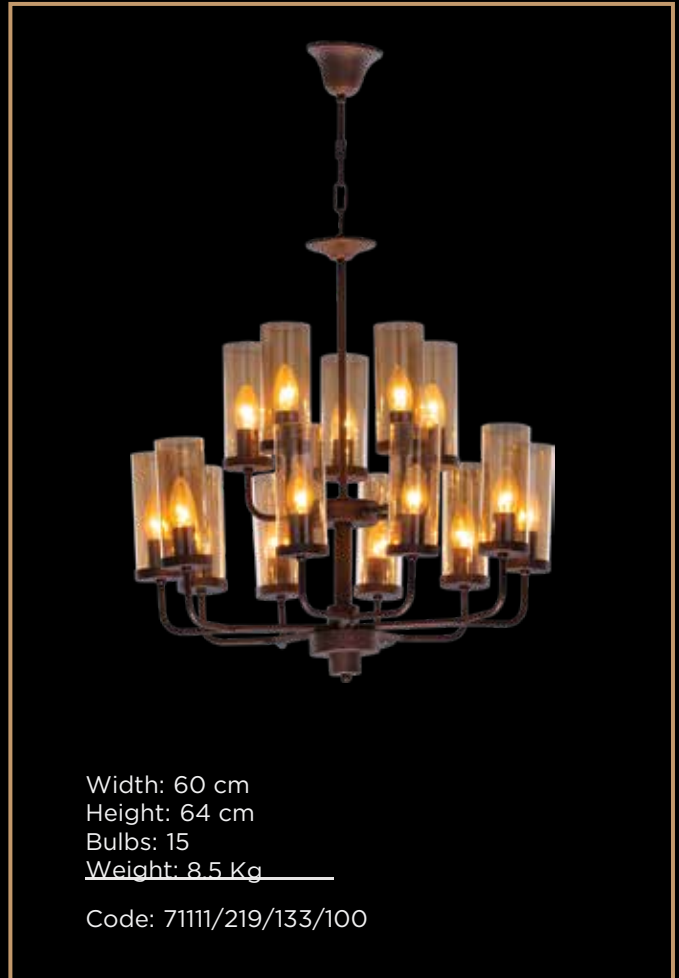

Diameter: 72 cm  
Height: 42 cm  
Weight: 7 Kg  
Bulbs: 8

Finishing: Chrome  
Crystal: Oct 100  
Code: 33111/633/121/151

Diameter: 75 cm  
Height: 42 cm  
Weight: 9.5 Kg  
Bulbs: 10

Finishing: Chrome  
Crystal: Oct 100  
Code: 33111/632/121/151

Code: 71113/479/193/105

Tiara

Tiara

Tiara

Tiara

Tiara

Tiara

Width: 70 cm  
Height: 60 cm  
Bulbs: 10  
Weight: 30 Kg

Code: 71111/515/193/100

Width: 100 cm  
Height: 200 cm  
Bulbs: 40  
Weight: 155 Kg

Code: 71111/534/192/100

Tiara

Tiara

Tiara

Tiara

Tiara

Tiara

Width: 60 cm  
Height: 79 cm  
Bulbs: 5  
Weight: 6 Kg \_\_\_\_\_

Code: 71111/409/206/100

Width: 54 cm  
Height: 67 cm  
Bulbs: 5  
Weight: 6 Kg \_\_\_\_\_

Code: 71111/412/139/100

Width: 49 cm  
Height: 77 cm  
Bulbs: 4  
Weight: 5 Kg \_\_\_\_\_