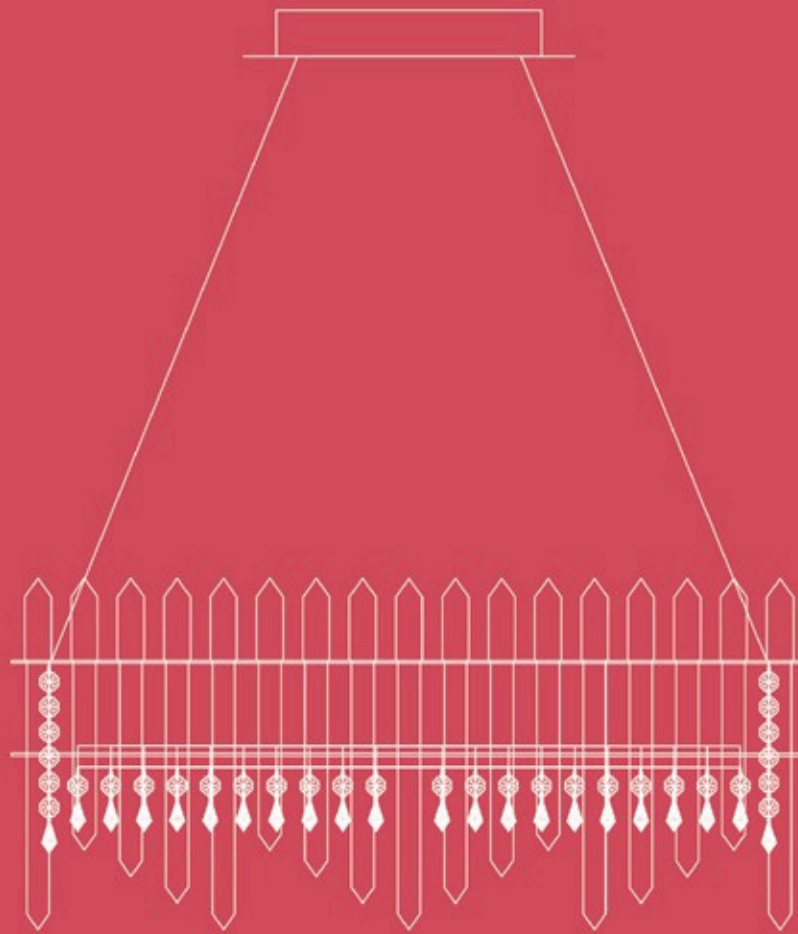

Tiara Collection