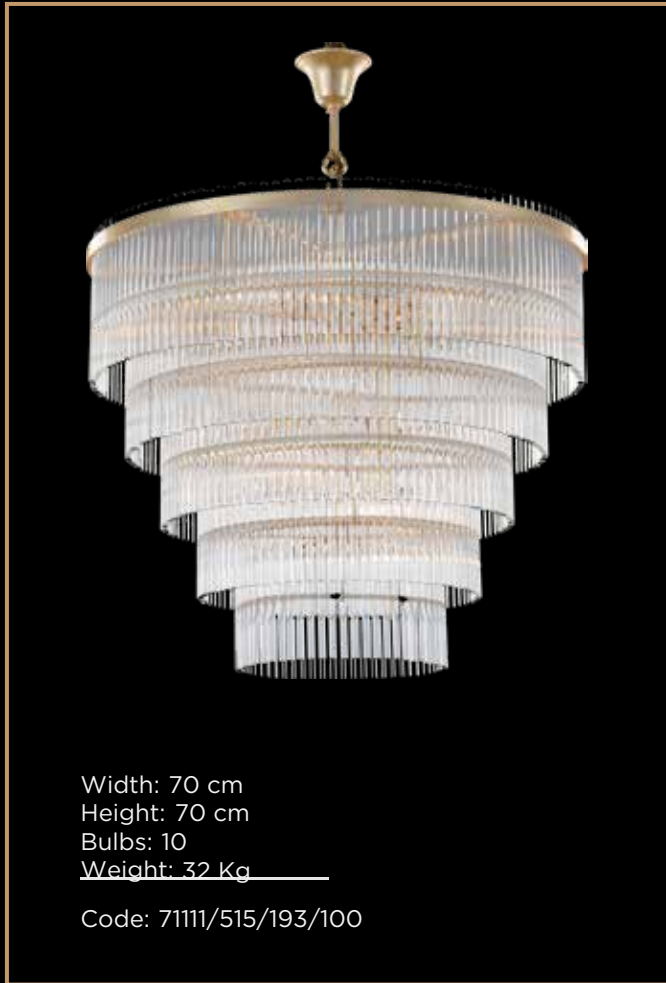

Diameter: 72 cm  
Height: 42 cm  
Weight: 7 Kg  
Bulbs: 8

Finishing: Chrome  
Crystal: Oct 100  
Code: 33111/633/121/151

Diameter: 75 cm  
Height: 42 cm  
Weight: 9.5 Kg  
Bulbs: 10

Finishing: Chrome  
Crystal: Oct 100  
Code: 33111/632/121/151

Diameter: 80 cm  
 Height: 70 cm  
 Weight: 13 Kg  
 Bulbs: 16 \_\_\_\_\_  
 Finishing: Gold  
 Crystal: Oct  
 Code: 33113/878/119/154

Diameter: 30 cm  
 Height: 120 cm  
 Weight: 13 Kg  
 Bulbs: 9 \_\_\_\_\_  
 Finishing: Chrome  
 Crystal: Strass  
 Code: 33113/839/121/168

Tiara

Width: 60 cm  
Height: 50 cm  
Bulbs: 6  
Weight: 11 Kg \_\_\_\_\_

Code: 71113/475/193/105

Width: 51 cm  
Height: 57 cm  
Bulbs: 5  
Weight: 5 Kg \_\_\_\_\_

Code: 71111/160/182/140

Width: 66 cm  
Height: 60 cm  
Bulbs: 6  
Weight: 7 Kg \_\_\_\_\_

Code: 71113/479/193/105

Tiara

Tiara

Tiara

Tiara

Tiara

Tiara

Width: 70 cm  
Height: 60 cm  
Bulbs: 10  
Weight: 30 Kg