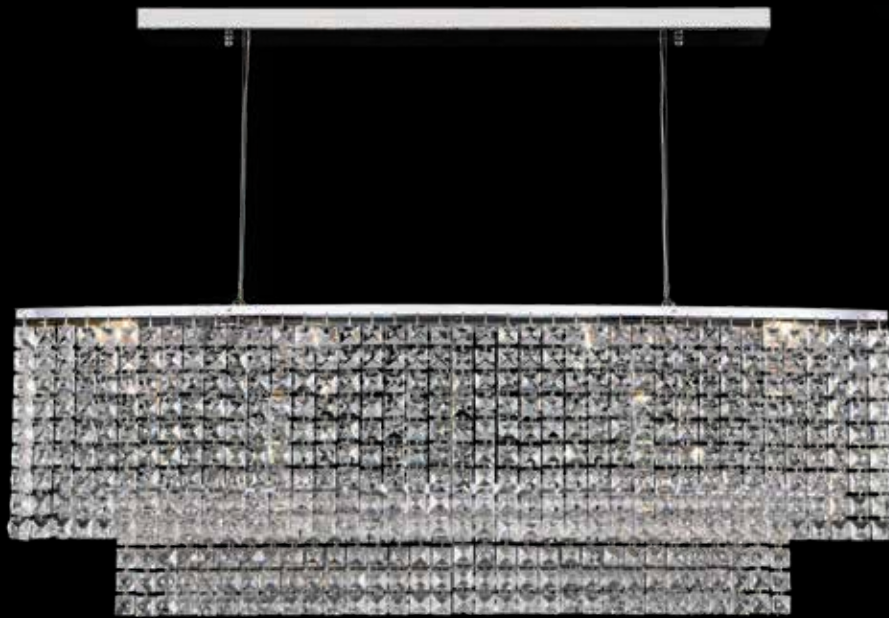

Diameter: 100 cm  
Height: 62 cm  
Weight: 14 Kg  
Bulbs: 8

Finishing: Gold  
Crystal: Oct  
Code: 33113/876/119/154

Diameter: 60 cm  
Height: 35 cm  
Weight: 12 Kg  
Bulbs: 6  
Finishing: Chrome  
Crystal: Ball  
Code: 33113/569/121/124

Diameter: 70 cm  
Height: 24 cm  
Weight: 10.5 Kg  
Bulbs: 8  
Finishing: Gold  
Crystal: Ball  
Code: 33113/724/119/124  
Finishing: Chrome  
Crystal: Ball  
Code: 33113/724/121/124

Diameter: 122 cm  
Height: 120 cm  
Weight: 20 Kg  
Bulbs: 10  
Finishing: Chrome  
Crystal: Oct  
Code: 33113/851/121/154