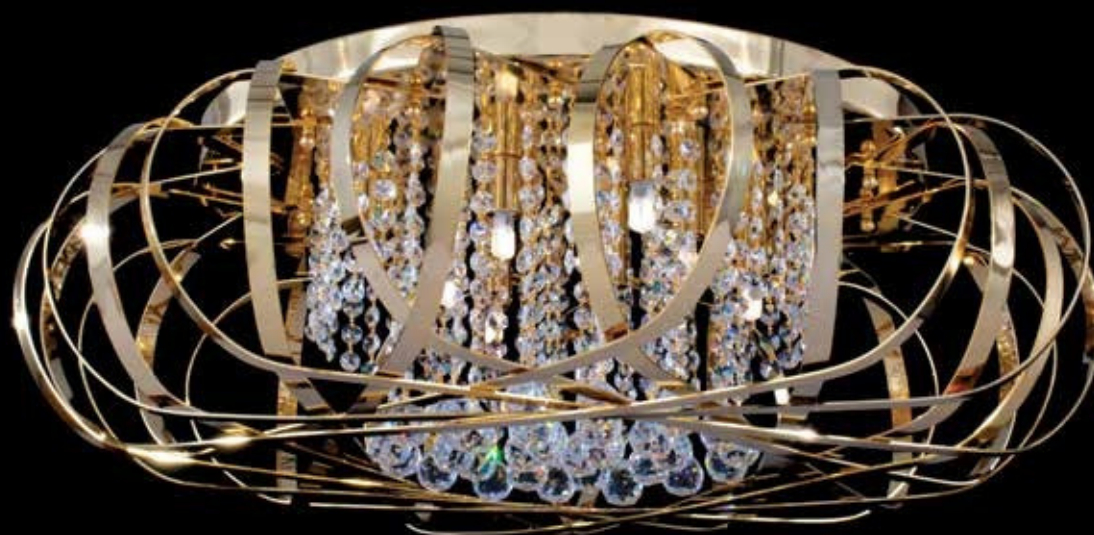

Diameter: 70 cm
Height: 24 cm
Weight: 10.5 Kg
Bulbs: 8
Finishing: Gold
Crystal: Ball
Code: 33113/724/119/124
Finishing: Chrome
Crystal: Ball
Code: 33113/724/121/124