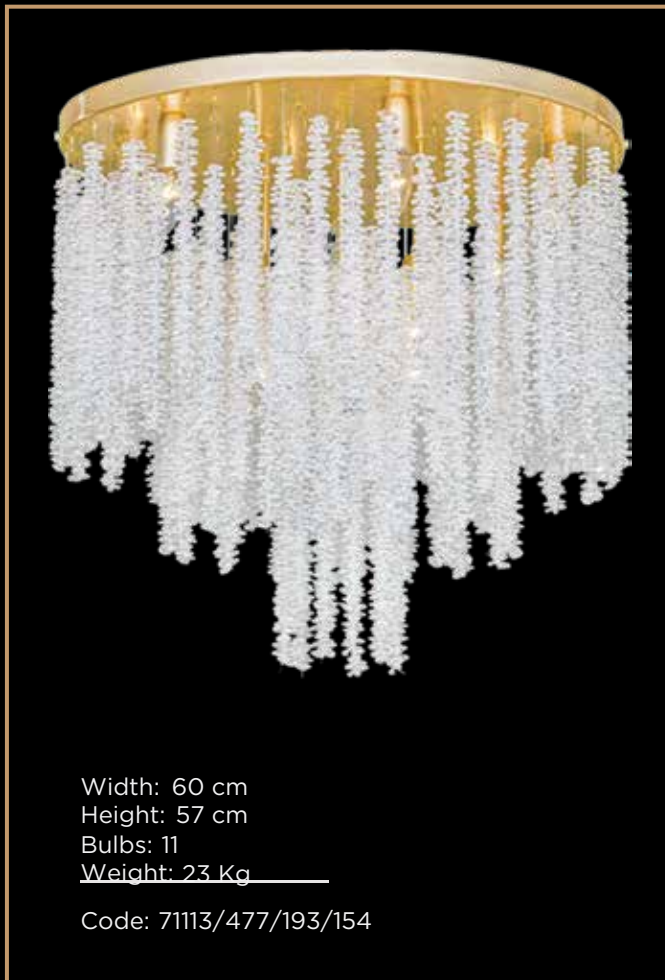

Code: 71113/247/192/131

Width: 50 cm  
Height: 70 cm  
Bulbs: 5  
Weight: 11 Kg \_\_\_\_\_

Code: 71113/329/196/131

Tiara

Tiara

Tiara

Width: 15\*90 cm  
Height: 65 cm  
Bulbs: 4  
Weight: 9 Kg

Code: 71113/342/129/131

Width: 45 cm  
Height: 76 cm  
Bulbs: 8  
Weight: 24.5 Kg

Code: 71113/360/121/137

Width: 20\*80 cm  
Height: 65 cm  
Bulbs: 6  
Weight: 10 Kg

Code: 71113/345/129/131

Tiara

Tiara

Tiara

Tiara

Tiara

Width: 60 cm  
Height: 50 cm  
Bulbs: 6  
Weight: 11 Kg \_\_\_\_\_

Code: 71113/475/193/105

Width: 51 cm  
Height: 57 cm  
Bulbs: 5  
Weight: 5 Kg \_\_\_\_\_

Code: 71111/160/182/140

Width: 66 cm  
Height: 60 cm  
Bulbs: 6  
Weight: 7 Kg \_\_\_\_\_

Code: 71113/479/193/105

Tiara

Tiara

Tiara

Tiara

Tiara

Tiara

Width: 70 cm  
Height: 60 cm  
Bulbs: 10  
Weight: 30 Kg