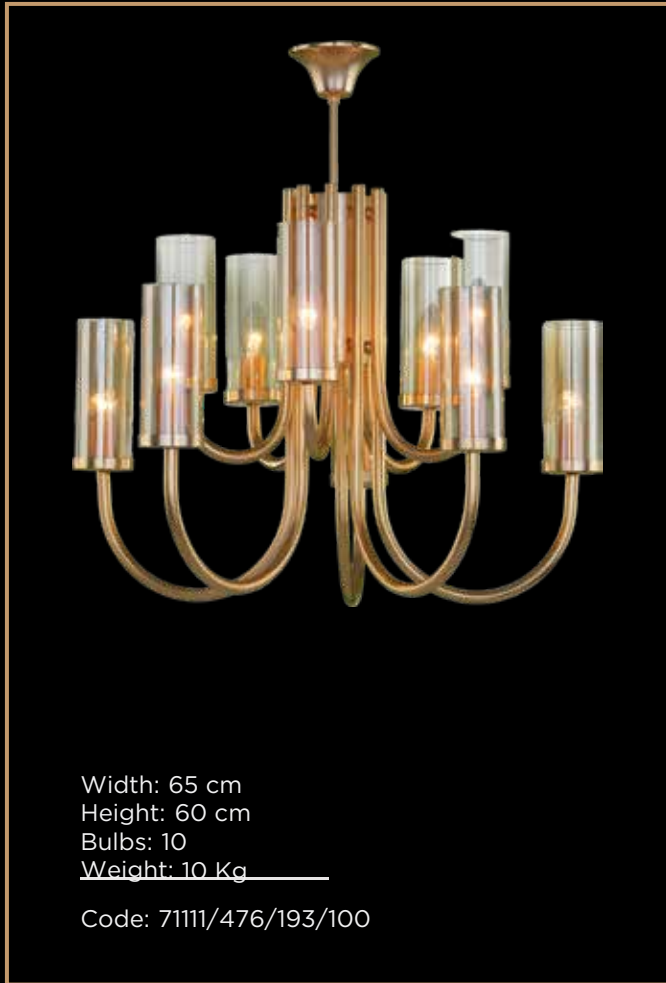

Diameter: 72 cm  
Height: 42 cm  
Weight: 7 Kg  
Bulbs: 8

Finishing: Chrome  
Crystal: Oct 100  
Code: 33111/633/121/151

Diameter: 75 cm  
Height: 42 cm  
Weight: 9.5 Kg  
Bulbs: 10

Finishing: Chrome  
Crystal: Oct 100  
Code: 33111/632/121/151

Tiara

Width: 60 cm  
Height: 50 cm  
Bulbs: 6  
Weight: 11 Kg \_\_\_\_\_

Code: 71113/475/193/105

Width: 51 cm  
Height: 57 cm  
Bulbs: 5  
Weight: 5 Kg \_\_\_\_\_

Code: 71111/160/182/140

Width: 66 cm  
Height: 60 cm  
Bulbs: 6  
Weight: 7 Kg \_\_\_\_\_

Code: 71113/479/193/105

Tiara

Tiara

Tiara

Tiara

Tiara

Tiara

Width: 70 cm  
Height: 60 cm  
Bulbs: 10  
Weight: 30 Kg

Tiara

Width: 60 cm  
Height: 79 cm  
Bulbs: 5  
Weight: 6 Kg \_\_\_\_\_

Code: 71111/409/206/100

Width: 54 cm  
Height: 67 cm  
Bulbs: 5  
Weight: 6 Kg \_\_\_\_\_

Code: 71111/412/139/100

Width: 49 cm  
Height: 77 cm  
Bulbs: 4  
Weight: 5 Kg \_\_\_\_\_