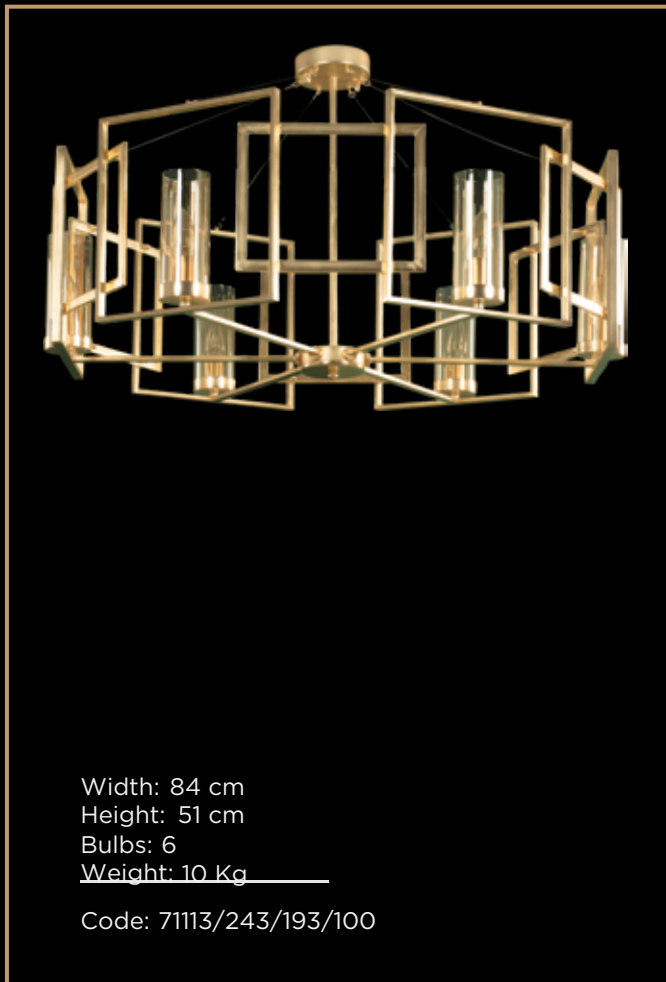

Diameter: 72 cm  
Height: 42 cm  
Weight: 7 Kg  
Bulbs: 8

Finishing: Chrome  
Crystal: Oct 100  
Code: 33111/633/121/151

Diameter: 75 cm  
Height: 42 cm  
Weight: 9.5 Kg  
Bulbs: 10

Finishing: Chrome  
Crystal: Oct 100  
Code: 33111/632/121/151

Code: 71113/479/193/105

Tiara

Tiara

Tiara

Tiara

Tiara

Tiara

Width: 70 cm  
Height: 60 cm  
Bulbs: 10  
Weight: 30 Kg

Code: 71111/515/193/100

Width: 100 cm  
Height: 200 cm  
Bulbs: 40  
Weight: 155 Kg

Code: 71111/534/192/100

Tiara

Tiara

Tiara

Tiara

Tiara

Tiara

Width: 60 cm  
Height: 79 cm  
Bulbs: 5  
Weight: 6 Kg \_\_\_\_\_

Code: 71111/409/206/100

Width: 54 cm  
Height: 67 cm  
Bulbs: 5  
Weight: 6 Kg \_\_\_\_\_

Code: 71111/412/139/100

Width: 49 cm  
Height: 77 cm  
Bulbs: 4  
Weight: 5 Kg \_\_\_\_\_