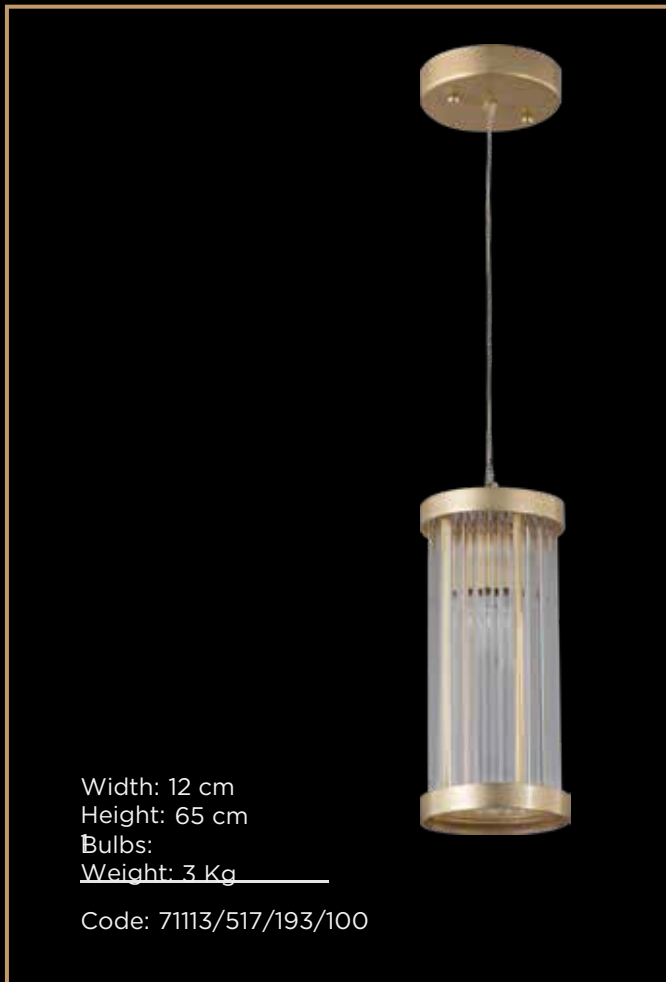

Tiara

Width: 60 cm  
Height: 50 cm  
Bulbs: 6  
Weight: 11 Kg \_\_\_\_\_

Code: 71113/475/193/105

Width: 51 cm  
Height: 57 cm  
Bulbs: 5  
Weight: 5 Kg \_\_\_\_\_

Code: 71111/160/182/140

Width: 66 cm  
Height: 60 cm  
Bulbs: 6  
Weight: 7 Kg \_\_\_\_\_

Code: 71113/479/193/105

Tiara

Tiara

Tiara

Tiara

Tiara

Tiara

Width: 70 cm  
Height: 60 cm  
Bulbs: 10  
Weight: 30 Kg

Code: 71111/515/193/100

Width: 100 cm  
Height: 200 cm  
Bulbs: 40  
Weight: 155 Kg

Code: 71111/534/192/100

Tiara

Tiara

Tiara

Tiara

Tiara

Tiara

Width: 60 cm  
Height: 79 cm  
Bulbs: 5  
Weight: 6 Kg \_\_\_\_\_

Code: 71111/409/206/100

Width: 54 cm  
Height: 67 cm  
Bulbs: 5  
Weight: 6 Kg \_\_\_\_\_

Code: 71111/412/139/100

Width: 49 cm  
Height: 77 cm  
Bulbs: 4  
Weight: 5 Kg \_\_\_\_\_