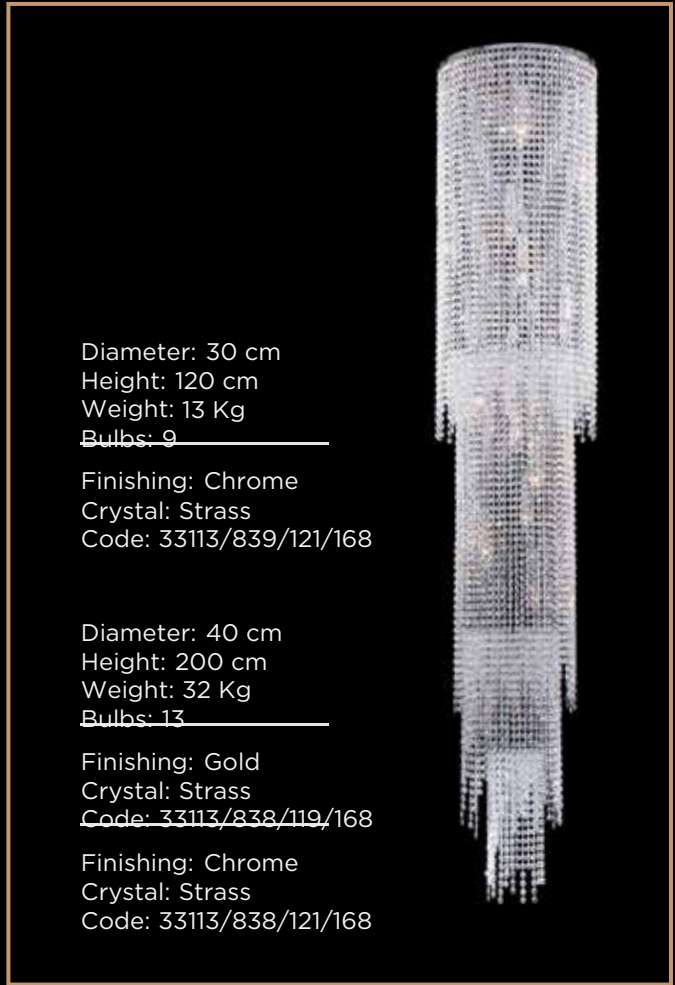

# Fashion Collection

Diameter: 60 cm  
Height: 58 cm  
Weight: 12 Kg  
Bulbs: 6

Finishing: Gold Old Brown  
Crystal: Without  
Code: 33111/747/146/100

Diameter: 55 cm  
Height: 60 cm  
Weight: 14 Kg  
Bulbs: 6

Diameter: 72 cm  
Height: 42 cm  
Weight: 7 Kg  
Bulbs: 8

Finishing: Chrome  
Crystal: Oct 100  
Code: 33111/633/121/151

Diameter: 75 cm  
Height: 42 cm  
Weight: 9.5 Kg  
Bulbs: 10

Finishing: Chrome  
Crystal: Oct 100  
Code: 33111/632/121/151

Diameter: 50 cm  
Height: 220 cm  
Weight: 32 Kg  
Bulbs: 6

Finishing: Chrome  
Crystal: Ball  
Code: 33113/187/121/123

Diameter: 70 cm  
Height: 330 cm  
Weight: 35 Kg  
Bulbs: 16

Finishing: Chrome  
Crystal: Ball  
Code: 33113/193/121/124

Diameter: 80 cm  
 Height: 70 cm  
 Weight: 13 Kg  
 Bulbs: 16 \_\_\_\_\_  
 Finishing: Gold  
 Crystal: Oct  
 Code: 33113/878/119/154

Diameter: 30 cm  
 Height: 120 cm  
 Weight: 13 Kg  
 Bulbs: 9 \_\_\_\_\_  
 Finishing: Chrome  
 Crystal: Strass  
 Code: 33113/839/121/168