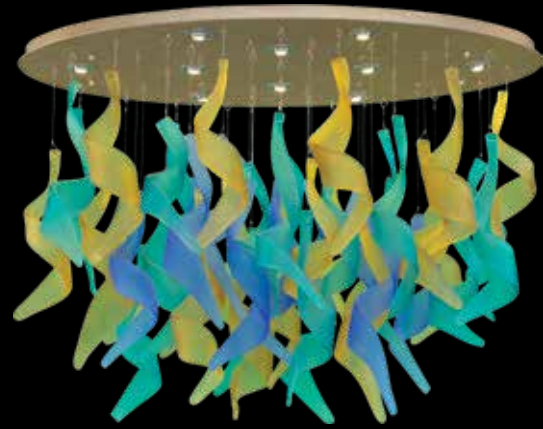

Diameter: 100*45 cm
Height: 65 cm
Weight: 24 Kg
Bulbs: 10

Finishing: Lacquer Gold Mat*Bronze
Crystal: Without
Code: 31813/160/215/100