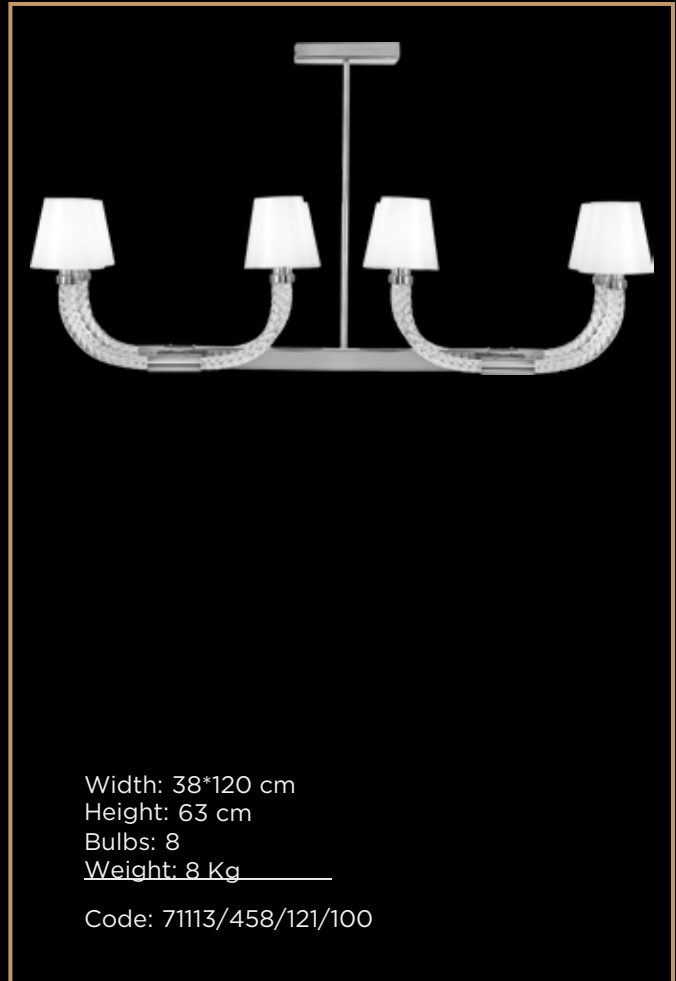

Tiara

Width: 60 cm  
Height: 79 cm  
Bulbs: 5  
Weight: 6 Kg \_\_\_\_\_

Code: 71111/409/206/100

Width: 54 cm  
Height: 67 cm  
Bulbs: 5  
Weight: 6 Kg \_\_\_\_\_

Code: 71111/412/139/100

Width: 49 cm  
Height: 77 cm  
Bulbs: 4  
Weight: 5 Kg \_\_\_\_\_

Code: 71111/408/133/100

Tiara

Width: 48 cm  
Height: 54 cm  
Bulbs: 4  
Weight: 5 Kg \_\_\_\_\_  
Code: 71111/150/121/100

Width: 60 cm  
Height: 56 cm  
Bulbs: 6  
Weight: 7 Kg \_\_\_\_\_  
Code: 71111/149/165/100

Tiara

Tiara

Tiara

Width: 60 cm  
Height: 51 cm  
Bulbs: 6  
Weight: 5 Kg

Code: 71113/116/121/151

Width: 66 cm  
Height: 47 cm  
Bulbs: 6  
Weight: 4 Kg

Code: 71111/152/133/100

Width: 59 cm  
Height: 52 cm  
Bulbs: 5  
Weight: 4.5 Kg

Code: 71111/145/121/144

Width: 66 cm  
Height: 35 cm  
Bulbs: 6  
Weight: 3.5 Kg

Code: 71111/151/121/100

Tiara

Tiara

Tiara

Tiara

Tiara