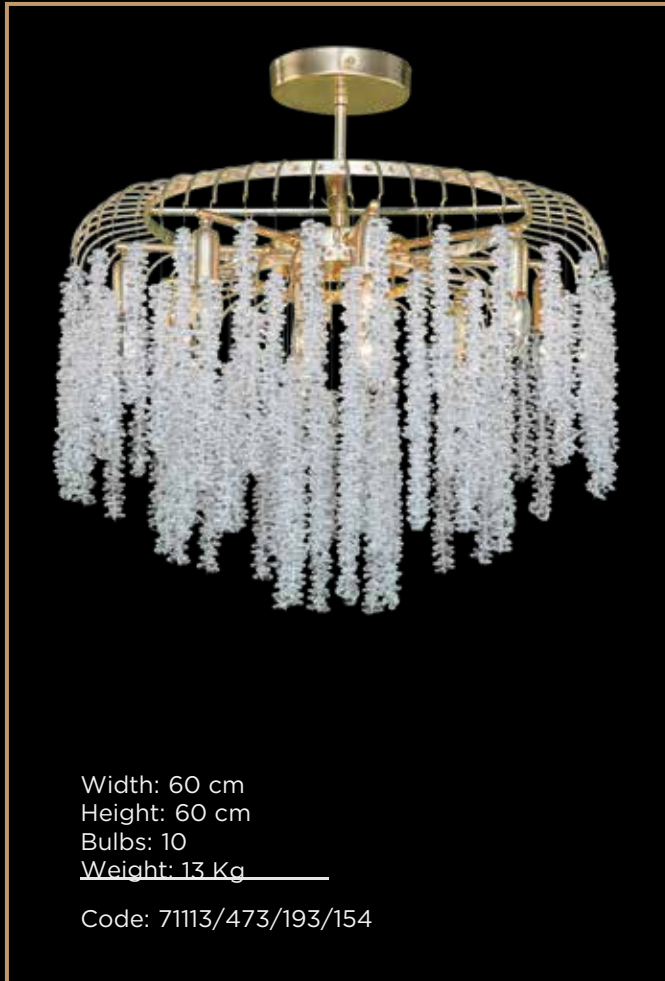

Code: 71113/247/192/131

Width: 50 cm  
Height: 70 cm  
Bulbs: 5  
Weight: 11 Kg \_\_\_\_\_

Code: 71113/329/196/131

Tiara

Tiara

Tiara

Width: 15\*90 cm  
Height: 65 cm  
Bulbs: 4  
Weight: 9 Kg

Code: 71113/342/129/131

Width: 45 cm  
Height: 76 cm  
Bulbs: 8  
Weight: 24.5 Kg

Code: 71113/360/121/137

Width: 20\*80 cm  
Height: 65 cm  
Bulbs: 6  
Weight: 10 Kg

Code: 71113/345/129/131

Tiara

Tiara

Tiara

Tiara

Tiara

Width: 60 cm  
Height: 50 cm  
Bulbs: 6  
Weight: 11 Kg \_\_\_\_\_

Code: 71113/475/193/105

Width: 51 cm  
Height: 57 cm  
Bulbs: 5  
Weight: 5 Kg \_\_\_\_\_

Code: 71111/160/182/140

Width: 66 cm  
Height: 60 cm  
Bulbs: 6  
Weight: 7 Kg \_\_\_\_\_

Code: 71113/479/193/105

Tiara

Tiara

Tiara

Tiara

Tiara

Tiara

Width: 70 cm  
Height: 60 cm  
Bulbs: 10  
Weight: 30 Kg