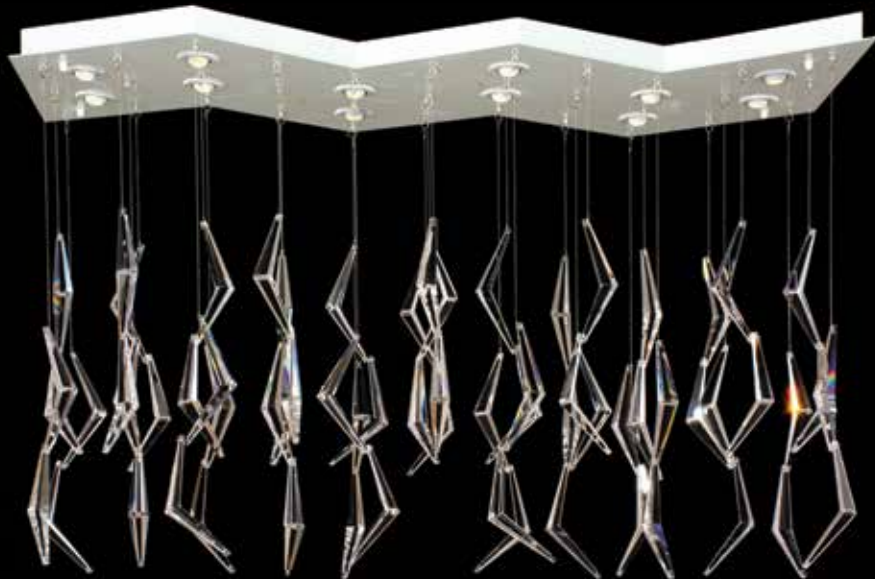

Diameter: 115 cm
Height: 70 cm
Weight: 15 Kg
Bulbs: 12

Finishing: Electrostatic White
Crystal: Drop
Code: 33113/888/151/140