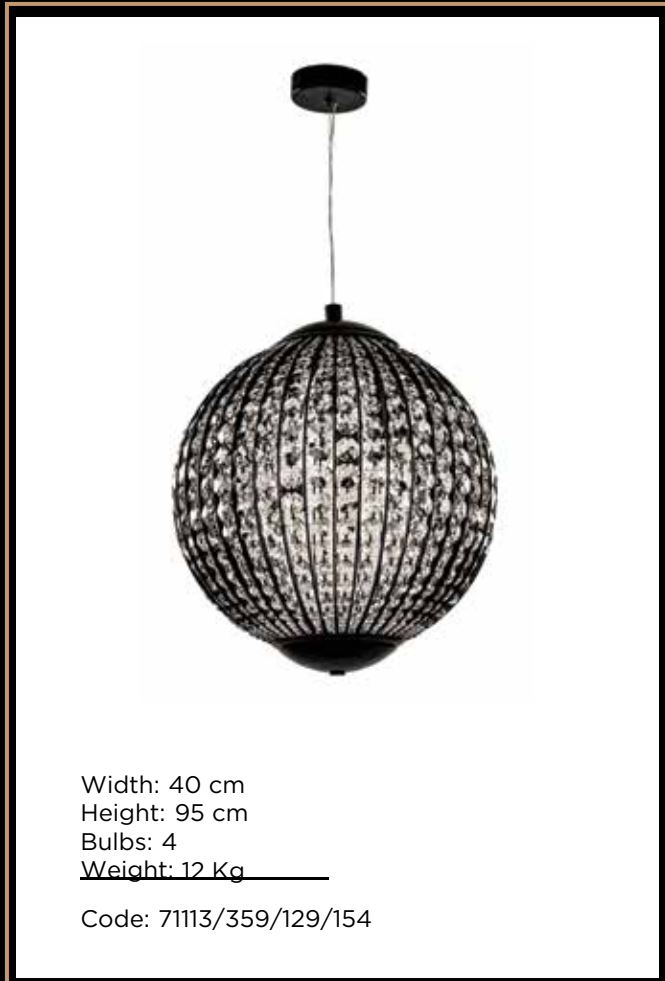

Diameter: 72 cm  
Height: 42 cm  
Weight: 7 Kg  
Bulbs: 8

Finishing: Chrome  
Crystal: Oct 100  
Code: 33111/633/121/151

Diameter: 75 cm  
Height: 42 cm  
Weight: 9.5 Kg  
Bulbs: 10

Finishing: Chrome  
Crystal: Oct 100  
Code: 33111/632/121/151

Code: 71113/247/192/131

Width: 50 cm  
Height: 70 cm  
Bulbs: 5  
Weight: 11 Kg \_\_\_\_\_

Code: 71113/329/196/131

Tiara

Tiara

Tiara

Width: 15\*90 cm  
Height: 65 cm  
Bulbs: 4  
Weight: 9 Kg

Code: 71113/342/129/131

Width: 45 cm  
Height: 76 cm  
Bulbs: 8  
Weight: 24.5 Kg

Code: 71113/360/121/137

Width: 20\*80 cm  
Height: 65 cm  
Bulbs: 6  
Weight: 10 Kg

Code: 71113/345/129/131

Tiara

Tiara

Tiara

Tiara

Tiara

Width: 60 cm  
Height: 50 cm  
Bulbs: 6  
Weight: 11 Kg \_\_\_\_\_

Code: 71113/475/193/105

Width: 51 cm  
Height: 57 cm  
Bulbs: 5  
Weight: 5 Kg \_\_\_\_\_

Code: 71111/160/182/140

Width: 66 cm  
Height: 60 cm  
Bulbs: 6  
Weight: 7 Kg \_\_\_\_\_