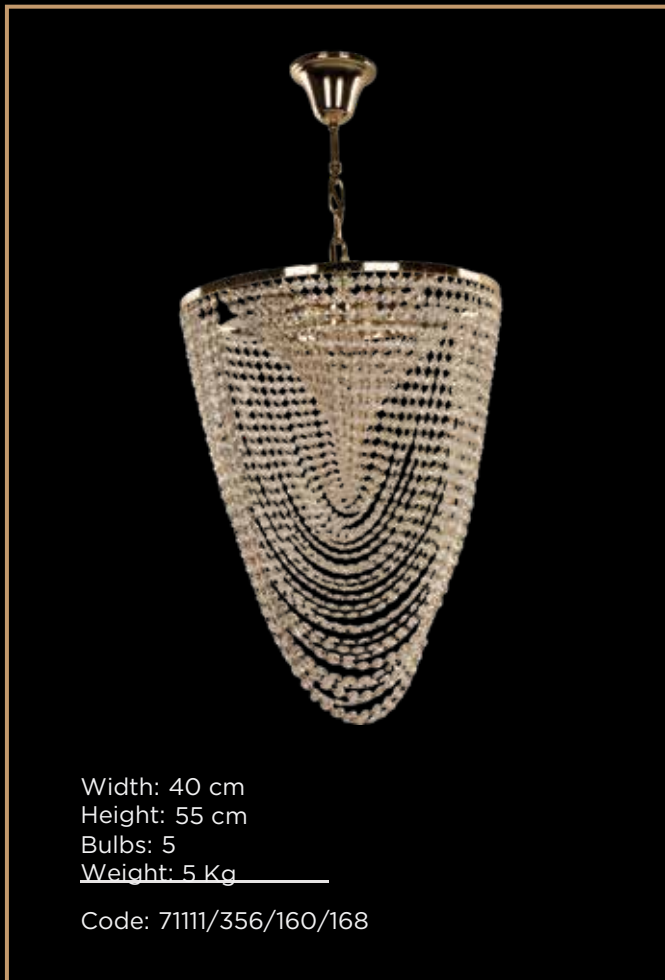

Code: 71113/247/192/131

Width: 50 cm  
Height: 70 cm  
Bulbs: 5  
Weight: 11 Kg \_\_\_\_\_

Code: 71113/329/196/131

Tiara

Tiara

Tiara

Width: 15\*90 cm  
Height: 65 cm  
Bulbs: 4  
Weight: 9 Kg

Code: 71113/342/129/131

Width: 45 cm  
Height: 76 cm  
Bulbs: 8  
Weight: 24.5 Kg

Code: 71113/360/121/137

Width: 20\*80 cm  
Height: 65 cm  
Bulbs: 6  
Weight: 10 Kg

Code: 71113/345/129/131

Tiara

Tiara

Tiara

Tiara

Tiara

Width: 60 cm  
Height: 50 cm  
Bulbs: 6  
Weight: 11 Kg \_\_\_\_\_

Code: 71113/475/193/105

Width: 51 cm  
Height: 57 cm  
Bulbs: 5  
Weight: 5 Kg \_\_\_\_\_

Code: 71111/160/182/140

Width: 66 cm  
Height: 60 cm  
Bulbs: 6  
Weight: 7 Kg \_\_\_\_\_

Code: 71113/479/193/105

Tiara

Tiara

Tiara

Tiara

Tiara

Tiara

Width: 70 cm  
Height: 60 cm  
Bulbs: 10  
Weight: 30 Kg