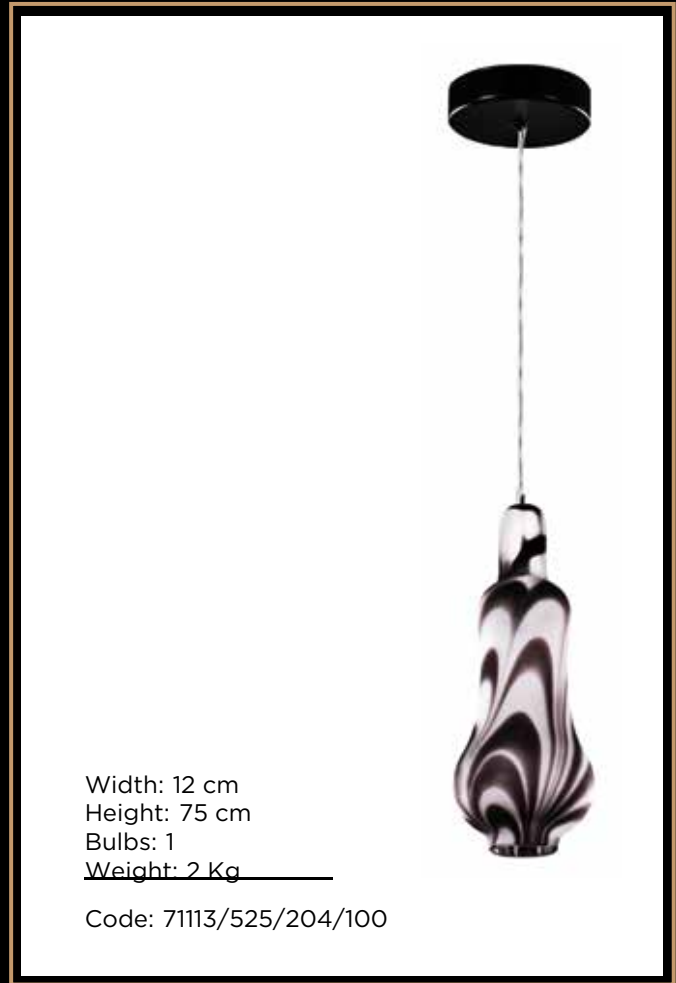

Tiara

Width: 60 cm  
Height: 79 cm  
Bulbs: 5  
Weight: 6 Kg \_\_\_\_\_

Code: 71111/409/206/100

Width: 54 cm  
Height: 67 cm  
Bulbs: 5  
Weight: 6 Kg \_\_\_\_\_

Code: 71111/412/139/100

Width: 49 cm  
Height: 77 cm  
Bulbs: 4  
Weight: 5 Kg \_\_\_\_\_

Code: 71111/408/133/100

Tiara

Width: 48 cm  
Height: 54 cm  
Bulbs: 4  
Weight: 5 Kg \_\_\_\_\_  
Code: 71111/150/121/100

Width: 60 cm  
Height: 56 cm  
Bulbs: 6  
Weight: 7 Kg \_\_\_\_\_  
Code: 71111/149/165/100

Tiara

Tiara

Tiara

Width: 60 cm  
Height: 51 cm  
Bulbs: 6  
Weight: 5 Kg

Code: 71113/116/121/151

Width: 66 cm  
Height: 47 cm  
Bulbs: 6  
Weight: 4 Kg

Code: 71111/152/133/100

Width: 59 cm  
Height: 52 cm  
Bulbs: 5  
Weight: 4.5 Kg

Code: 71111/145/121/144

Width: 66 cm  
Height: 35 cm  
Bulbs: 6  
Weight: 3.5 Kg

Code: 71111/151/121/100

Tiara

Tiara

Tiara

Tiara

Tiara