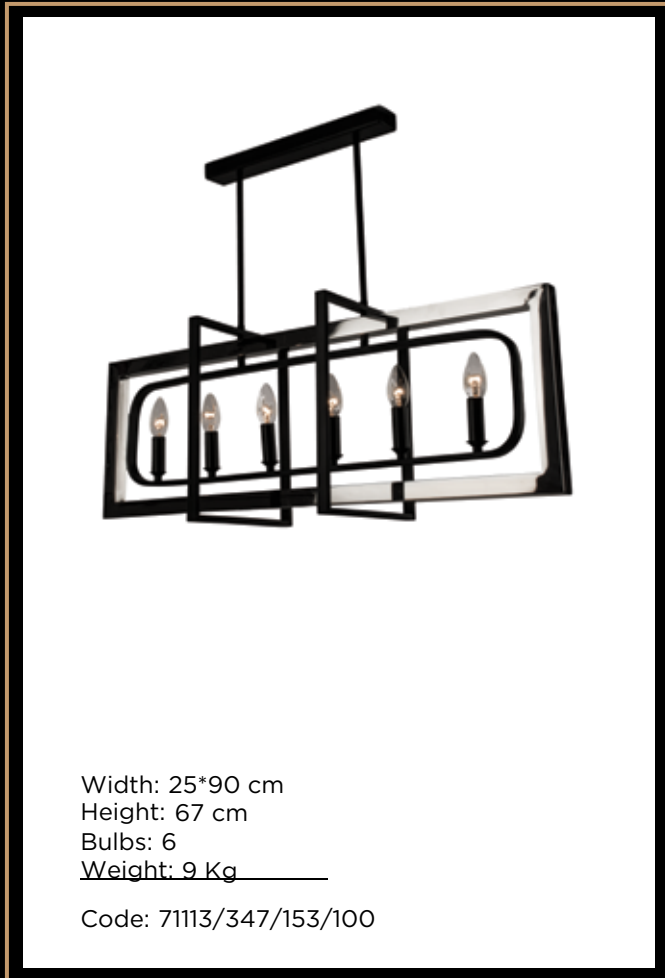

Tiara

Tiara

Tiara

Width: 60 cm  
Height: 51 cm  
Bulbs: 6  
Weight: 5 Kg

Code: 71113/116/121/151

Width: 66 cm  
Height: 47 cm  
Bulbs: 6  
Weight: 4 Kg

Code: 71111/152/133/100

Width: 59 cm  
Height: 52 cm  
Bulbs: 5  
Weight: 4.5 Kg

Code: 71111/145/121/144

Width: 66 cm  
Height: 35 cm  
Bulbs: 6  
Weight: 3.5 Kg

Code: 71111/151/121/100

Tiara

Tiara

Tiara

Tiara

Tiara

Tiara

Width: 50 cm  
Height: 51 cm  
Bulbs: 6  
Weight: 4.5 Kg \_\_\_\_\_  
Code: 71111/241/193/100

Width: 46 cm  
Height: 35 cm  
Bulbs: 10  
Weight: 6 Kg \_\_\_\_\_  
Code: 71111/157/181/100

Tiara

Tiara

Code: 71111/267/133/100

Tiara

Tiara

Width: 17 cm  
Height: 20 cm  
Bulbs:  
Weight: 2 Kg \_\_\_\_\_

Code: 71114/379/129/131

Width: 10 cm  
Height: 26 cm  
Bulbs: 1  
Weight: 15 Kg \_\_\_\_\_

Code: 71114/390/193/154