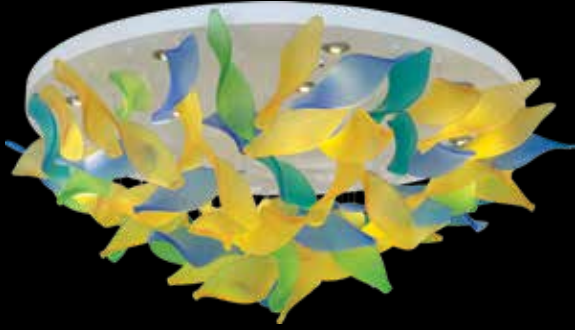

Diameter: 100 cm
Height: 40 cm
Weight: 35 Kg
Bulbs: 13

Finishing: Electrostatic White Mat
Crystal: Without
Code: 31813/ 158/214/ 100