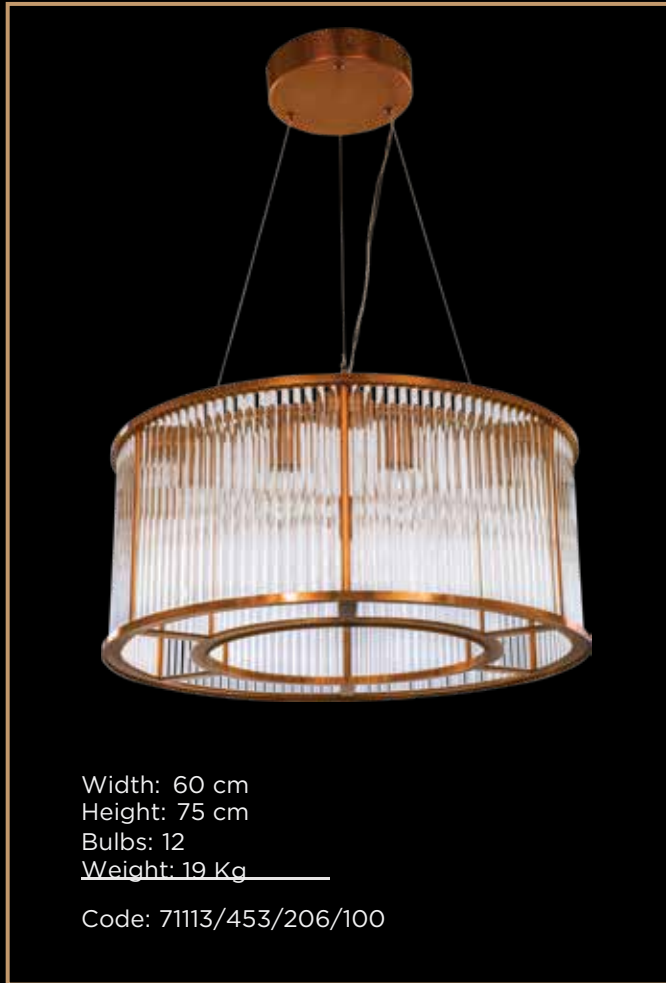

Tiara

Width: 60 cm  
Height: 50 cm  
Bulbs: 6  
Weight: 11 Kg \_\_\_\_\_

Code: 71113/475/193/105

Width: 51 cm  
Height: 57 cm  
Bulbs: 5  
Weight: 5 Kg \_\_\_\_\_

Code: 71111/160/182/140

Width: 66 cm  
Height: 60 cm  
Bulbs: 6  
Weight: 7 Kg \_\_\_\_\_

Code: 71113/479/193/105

Tiara

Tiara

Tiara

Tiara

Tiara

Tiara

Width: 70 cm  
Height: 60 cm  
Bulbs: 10  
Weight: 30 Kg

Code: 71111/515/193/100

Width: 100 cm  
Height: 200 cm  
Bulbs: 40  
Weight: 155 Kg

Code: 71111/534/192/100

Tiara

Tiara

Tiara

Tiara

Tiara

Tiara

Width: 60 cm  
Height: 79 cm  
Bulbs: 5  
Weight: 6 Kg \_\_\_\_\_

Code: 71111/409/206/100

Width: 54 cm  
Height: 67 cm  
Bulbs: 5  
Weight: 6 Kg \_\_\_\_\_

Code: 71111/412/139/100

Width: 49 cm  
Height: 77 cm  
Bulbs: 4  
Weight: 5 Kg \_\_\_\_\_