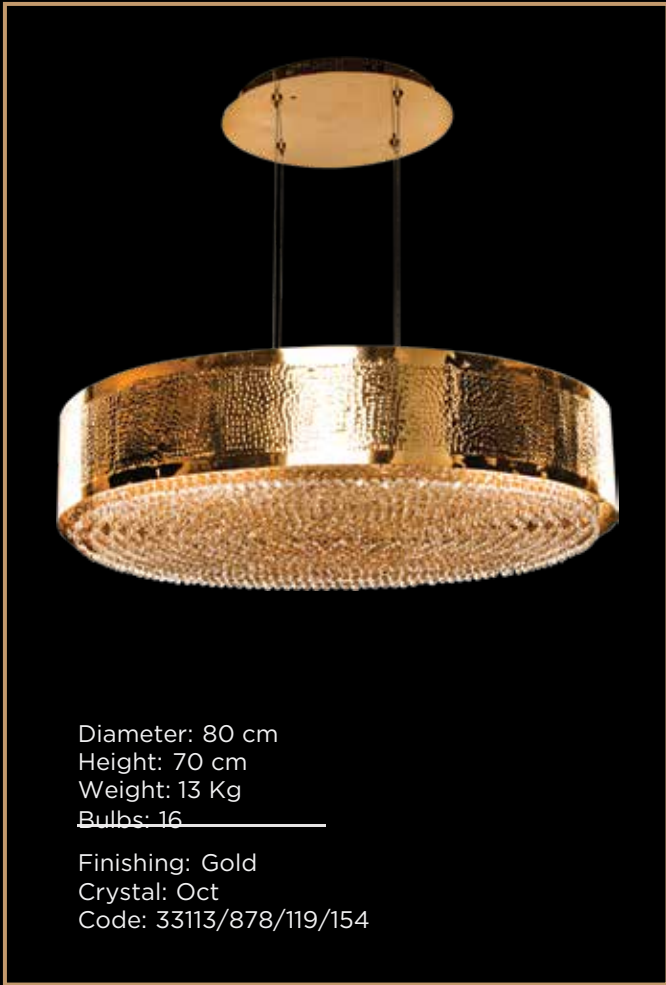

# Fashion Collection

Diameter: 60 cm  
Height: 58 cm  
Weight: 12 Kg  
Bulbs: 6

Finishing: Gold Old Brown  
Crystal: Without  
Code: 33111/747/146/100

Diameter: 55 cm  
Height: 60 cm  
Weight: 14 Kg  
Bulbs: 6

Diameter: 55 cm  
Height: 50 cm  
Weight: 6 Kg  
Bulbs: 9  
Finishing: Chrome  
Crystal: Drop  
Code: 33111/459/121/140

Diameter: 70 cm  
Height: 42 cm  
Weight: 5 Kg  
Bulbs: 6

Finishing: Chrome  
Crystal: Oct 100  
Code: 33111/634/121/151

Diameter: 72 cm  
Height: 42 cm  
Weight: 7 Kg  
Bulbs: 8

Finishing: Chrome  
Crystal: Oct 100  
Code: 33111/633/121/151

Diameter: 75 cm  
Height: 42 cm  
Weight: 9.5 Kg  
Bulbs: 10

Finishing: Chrome  
Crystal: Oct 100  
Code: 33111/632/121/151

Diameter: 50 cm  
Height: 220 cm  
Weight: 32 Kg  
Bulbs: 6

Finishing: Chrome  
Crystal: Ball  
Code: 33113/187/121/123

Diameter: 70 cm  
Height: 330 cm  
Weight: 35 Kg  
Bulbs: 16

Finishing: Chrome  
Crystal: Ball  
Code: 33113/193/121/124